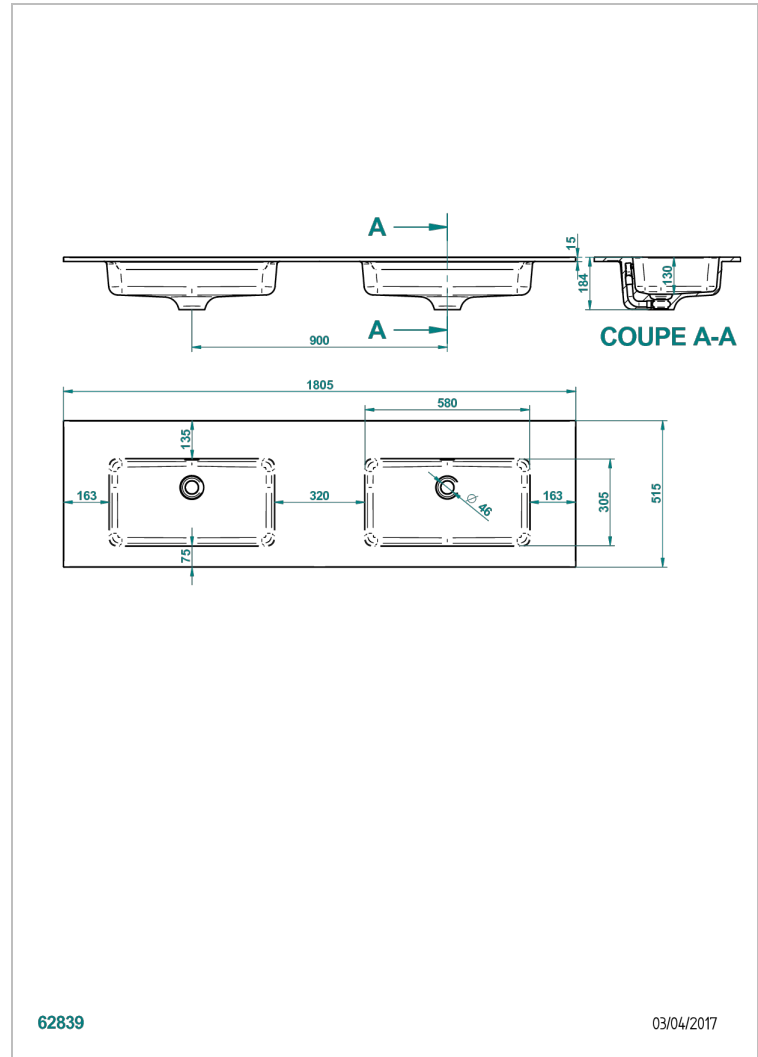

COUNTERTOP

B14-PV523

THG[®]
PARIS

Birdy slim double inset countertop basin 180,5 x 51,5 x 1,5 cm, delivered without waste

CHARACTERISTIC

- Countertop
- Birdy slim double inset countertop basin 180,5 x 51,5 x 1,5 cm, delivered without waste