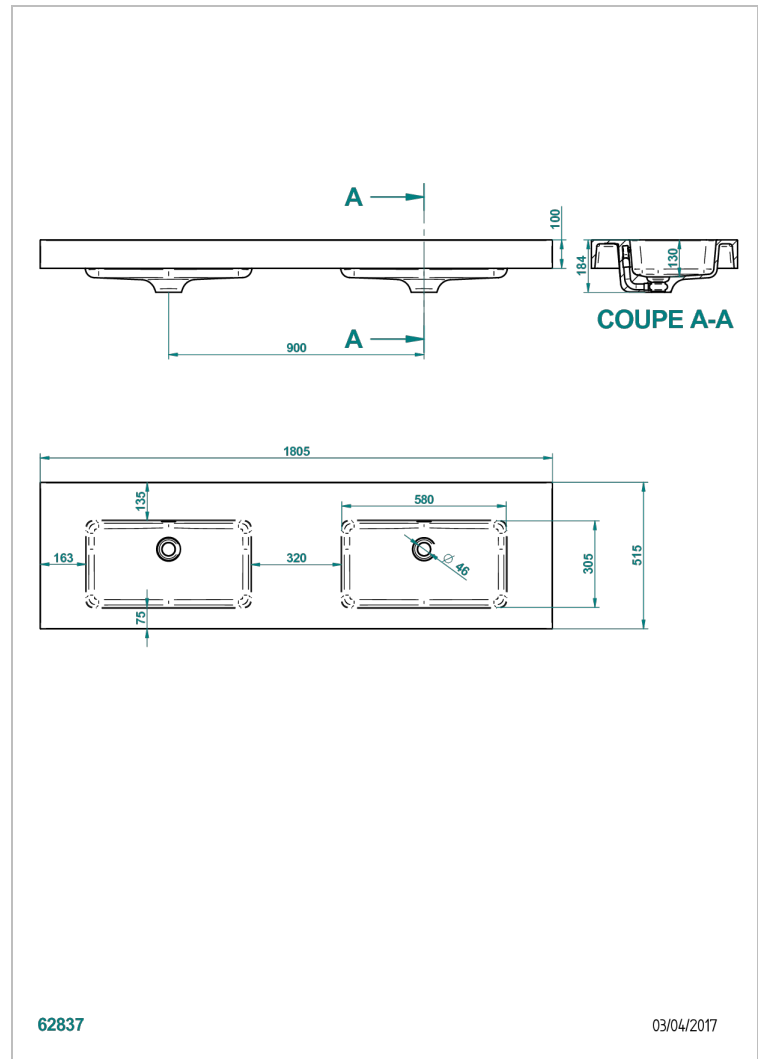

COUNTERTOP

B14-PV521

Birdy double inset countertop 180,5 x 51,5 x 10 cm, delivered without waste

CHARACTERISTIC

- Countertop
- Birdy double inset countertop 180,5 x 51,5 x 10 cm, delivered without waste

AVAILABLE FINITIONS