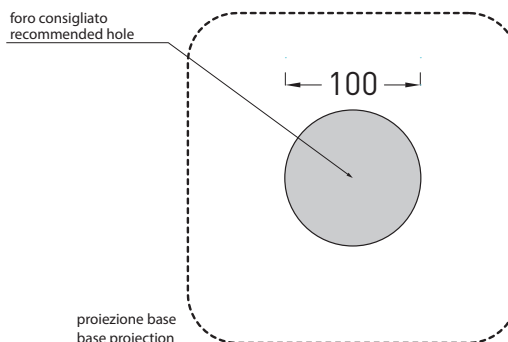

ATTENZIONE:
Le superfici, pesi e misure riportate possono presentare leggere differenze rispetto ai pezzi reali, in considerazione e accordo delle caratteristiche di tolleranza intrinseche del materiale ceramico e del suo processo produttivo. L'azienda si riserva di cambiare schede tecniche e caratteristiche di funzionamento degli articoli in ogni momento e senza necessità di preavviso.

ATTENTION:
Surfaces, weights and dimensions can show some little differences compared to the real item, following typical intrinsic characteristics of ceramics material and production. The company reserves the right to change any technical specifications/ dimension and/or operating characteristics of the products at any time and without giving notice.