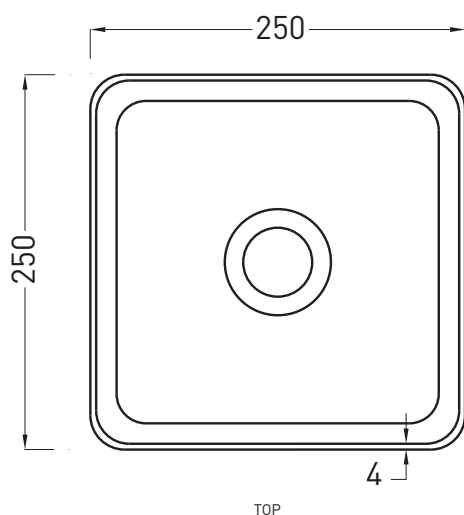

ATTENZIONE:
Le superfici, pesi e misure riportate possono presentare leggere differenze rispetto ai pezzi reali, in considerazione e accordo delle caratteristiche di tolleranza intrinseche del materiale ceramico e del suo processo produttivo. L'azienda si riserva di cambiare schede tecniche e caratteristiche di funzionamento degli articoli in ogni momento e senza necessità di preavviso.

ATTENTION:
Surfaces, weights and dimensions can show some little differences compared to the real item, following typical intrinsic characteristics of ceramics material and production. The company reserves the right to change any technical specifications/ dimension and/or operating characteristics of the products at any time and without giving notice.