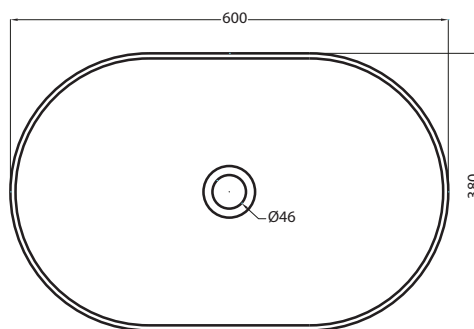

Shui Comfort - art. SHCOLA060

lavabo da appoggio ovale 60
on-top oval washbasin 60

cielo
handmade in Italy

PESO NETTO/NET WEIGHT: 9,60 Kg

PCS PALLET: 20

PCS PALLET CONTAINER: 40

ACCESSORI/ACCESSORIES:

PIL01 - Piletta click clack con/senza troppo pieno con coperchio in ceramica / Push open ceramic waste for washbasins with/without overflow

FINITURE

FINISHES

- Bianco/white - glossy
- Stone - matte
- Nero/black - glossy

Le Terre di Cielo

Talco	Arenaria
Pomice	Avena
Brina	Lino
Basalto	Agave
Lavagna	Muschio
Cemento	Polvere
Fango	Cipria
Cacao	Canapa

Le Pietre

- Carrara Statuario
- Breccia Arabescata
- Grey Stone
- Breccia Paradiso
- Nero Marquina

NOTE/NOTES

Marzo 2017

TOP

FRONT

ATTENZIONE:
Le superfici, pesi e misure riportate possono presentare leggere differenze rispetto ai pezzi reali, in considerazione e accordo delle caratteristiche di tolleranza intrinseche del materiale ceramico e del suo processo produttivo. L'azienda si riserva di cambiare schede tecniche e caratteristiche di funzionamento degli articoli in ogni momento e senza necessità di preavviso.

ATTENTION:
Surfaces, weights and dimensions can show some little differences compared to the real item, following typical intrinsic characteristics of ceramics material and production. The company reserves the right to change any technical specifications/ dimension and/or operating characteristics of the products at any time and without giving notice.