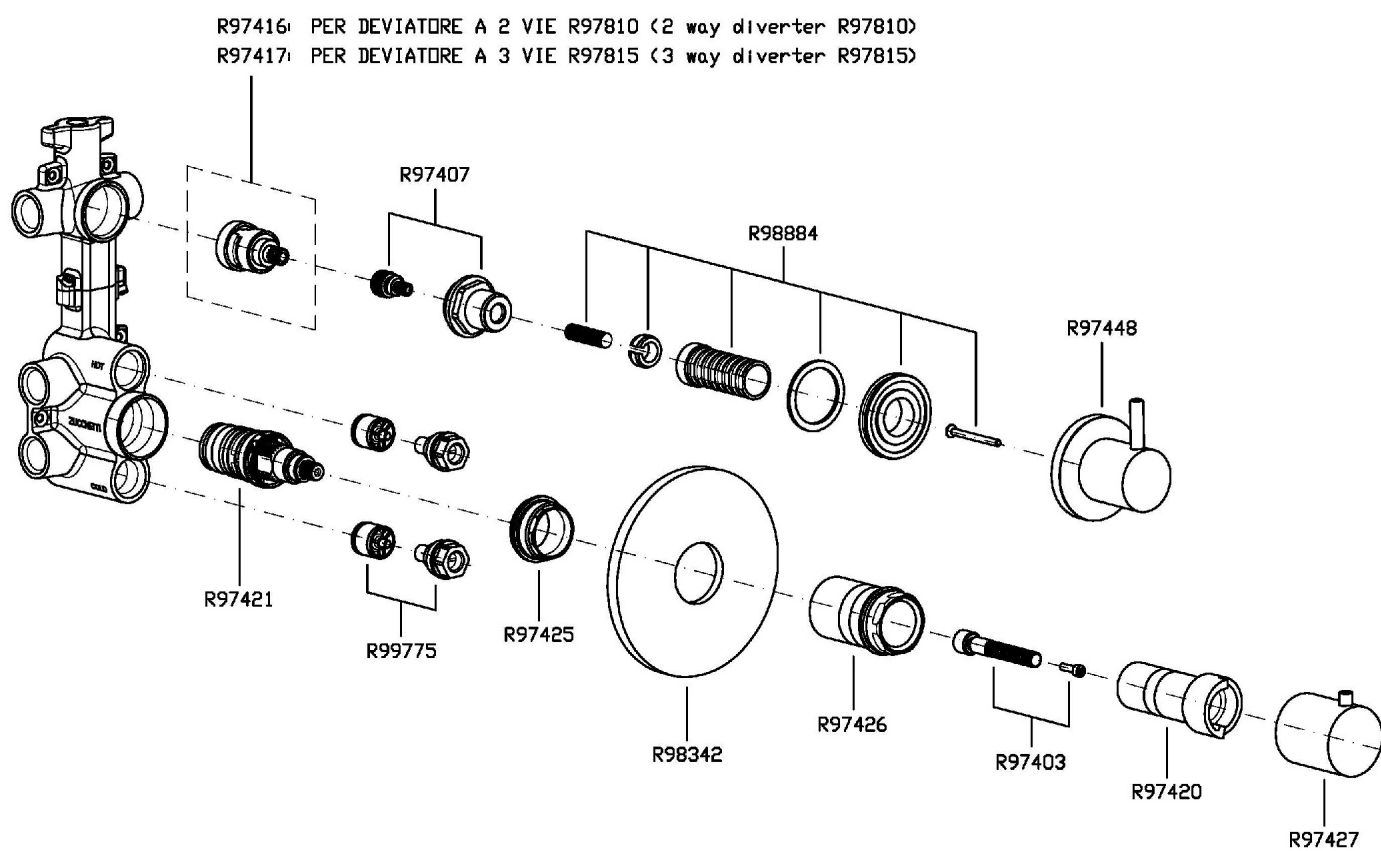

1/2" built-in thermostatic shower mixer and 2/3 way diverter with water on/off function.

R97810

Parte incasso termostatico 2 vie / Built-in part -
2 way thermostatic mixer

R97815

Parte incasso termostatico 3 vie / Built-in part -
3 way thermostatic mixer

ISY

ZP1646 Portate / Flowrates (lt/min)

PRESSIONE PRESSURE	1 BAR	2 BAR	3 BAR	4 BAR	5 BAR
DEVIATORE DIVERTER	11,5	16,2	19,5	23,2	26
P1					
P2					
P3					
P4					
P5					

ISY

ZP1646 Pesì e Misure / Weights and Sizes

Peso (Kg) Weight (lb)	1,8 (Kg)	3,96828 (lb)
Volume (dc3) - (in3)	11,01 (dc3)	0,000672 (in3)
h (mm) - (in)	90 (mm)	3,543309 (in)
L1 (mm) - (in)	335 (mm)	13,1889835 (in)
L2 (mm) - (in)	365 (mm)	14,3700865 (in)