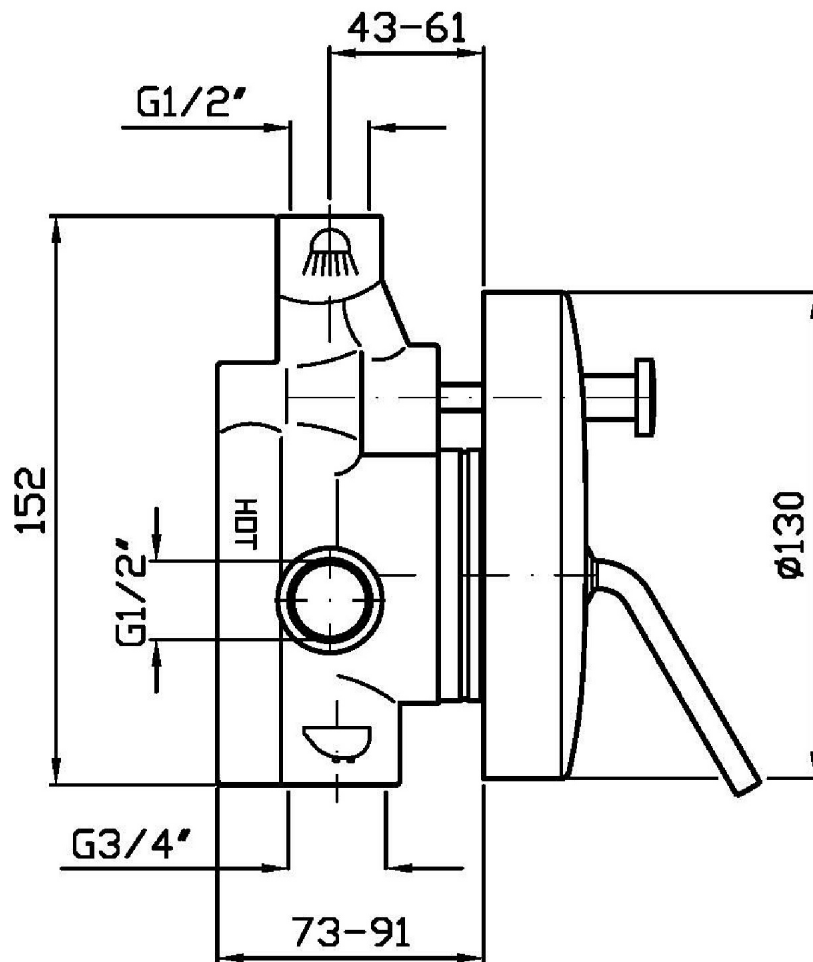

## ISY

ZP2605

Disegno Complessivo / Overall Drawing

### ZP2605 Pesì e Misure / Weights and Sizes

Peso ( Kg ) Weight ( lb )	1,78 ( Kg )	3,924188 ( lb )
Volume ( dc3 ) - ( in3 )	7,09 ( dc3 )	0,000433 ( in3 )
h ( mm ) - ( in )	105 ( mm )	4,1338605 ( in )
L1 ( mm ) - ( in )	250 ( mm )	9,842525 ( in )
L2 ( mm ) - ( in )	270 ( mm )	10,629927 ( in )