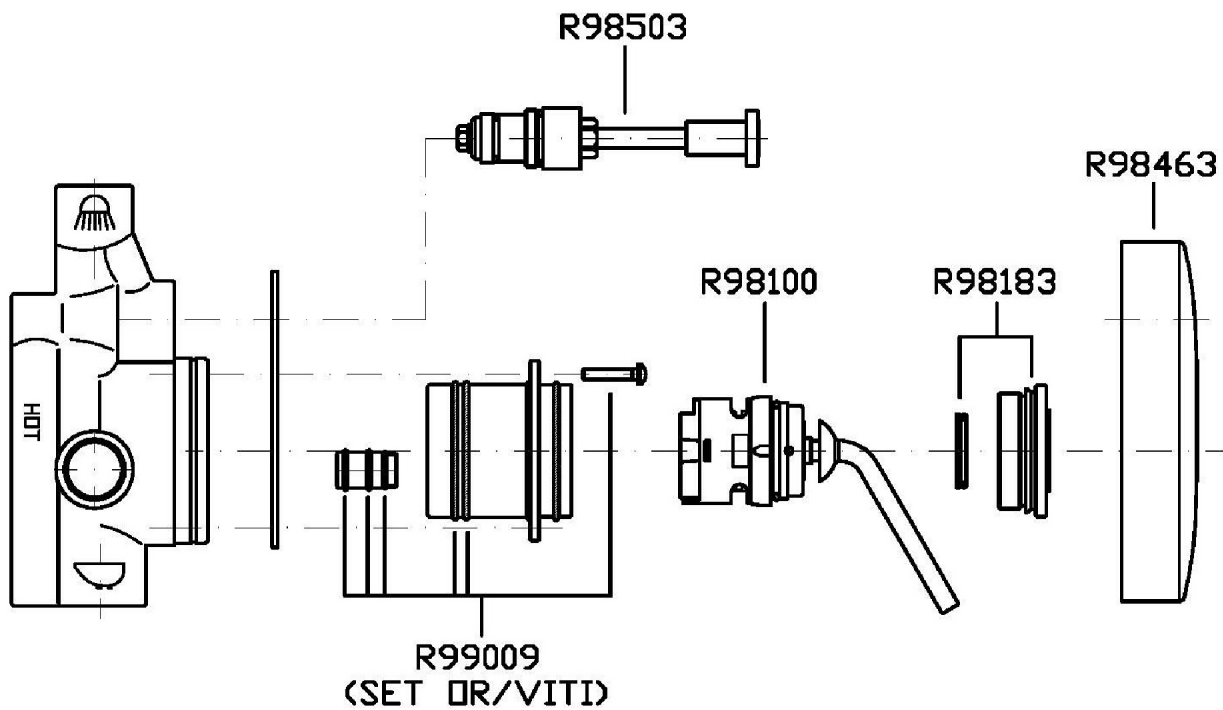

ISY

ZP2605

Esplosi / Exploded