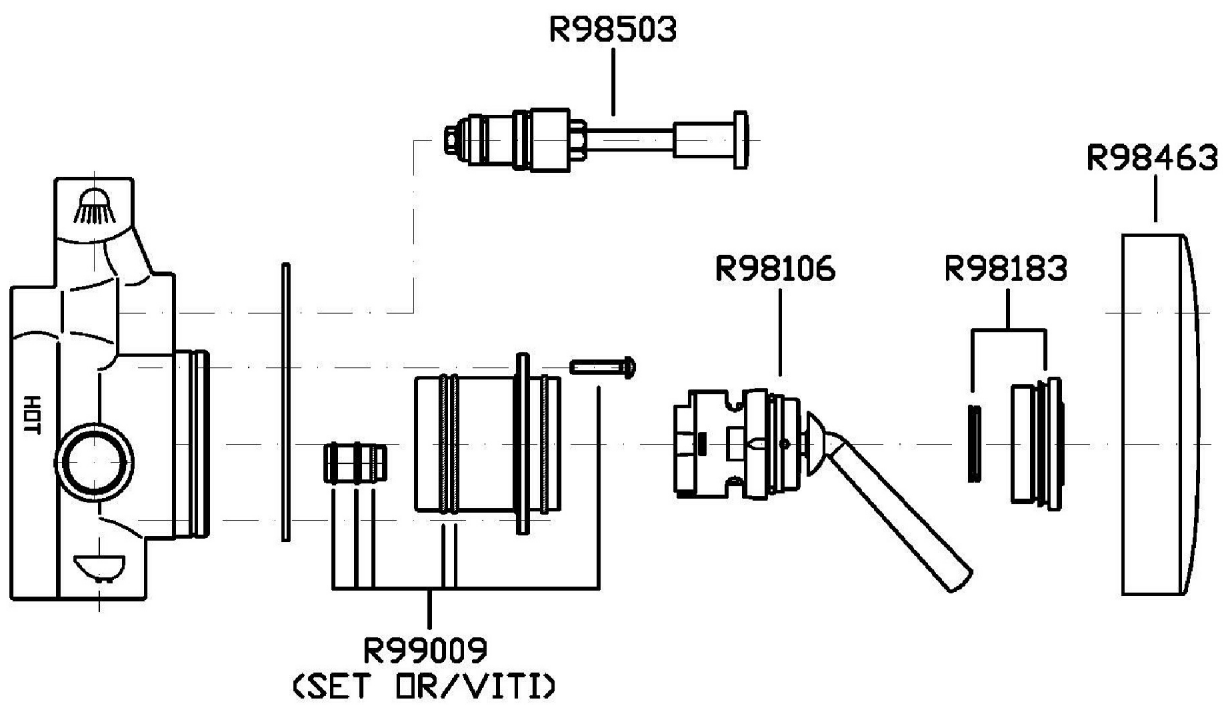

ISY

ZP1605

Esplosi / Exploded