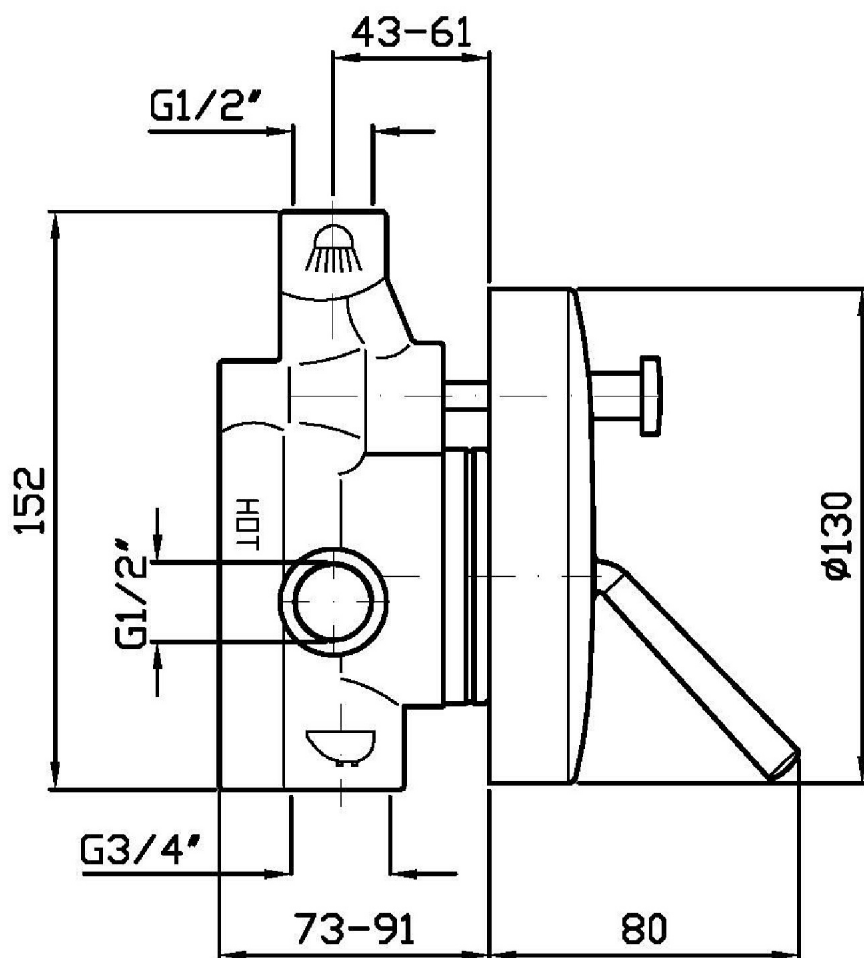

ISY

ZP1605

Disegno Complessivo / Overall Drawing