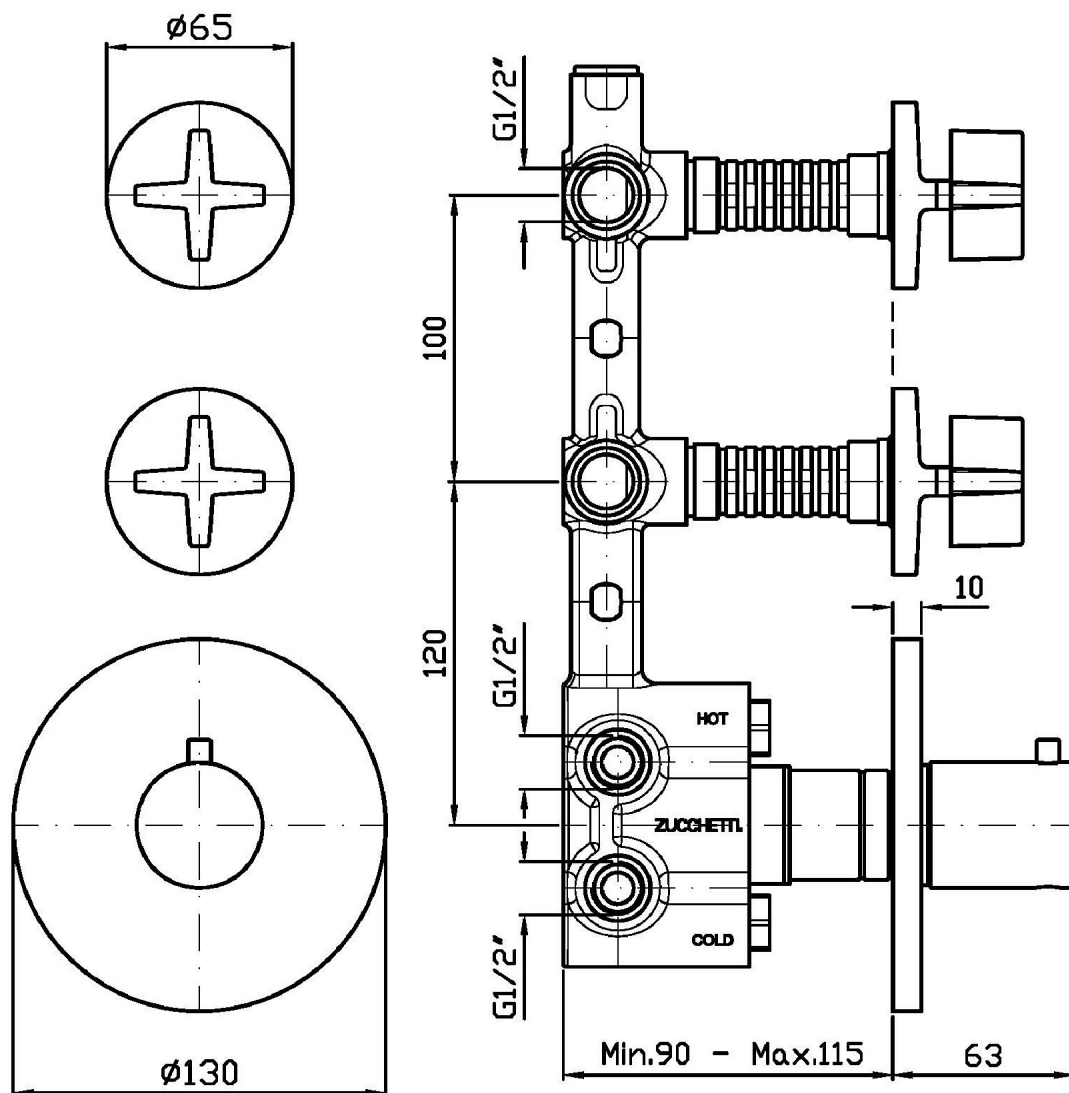

## ISY

ZD5660

Termostatico incasso doccia con 2 rubinetti d'arresto. / Built-in thermostatic shower mixer with 2 stop valves.

Termostatico incasso doccia da 1/2", con 2 rubinetti d'arresto.

1/2" built-in thermostatic shower mixer with 2 stop valves.

## ISY

ZD5660

Disegno Complessivo / Overall Drawing

### ZD5660 Pesì e Misure / Weights and Sizes

Peso ( Kg ) Weight ( lb )	2,2 ( Kg )	4,85012 ( lb )
Volume ( dc3 ) - ( in3 )	11,01 ( dc3 )	0,000672 ( in3 )
h ( mm ) - ( in )	90 ( mm )	3,543309 ( in )
L1 ( mm ) - ( in )	335 ( mm )	13,1889835 ( in )
L2 ( mm ) - ( in )	365 ( mm )	14,3700865 ( in )