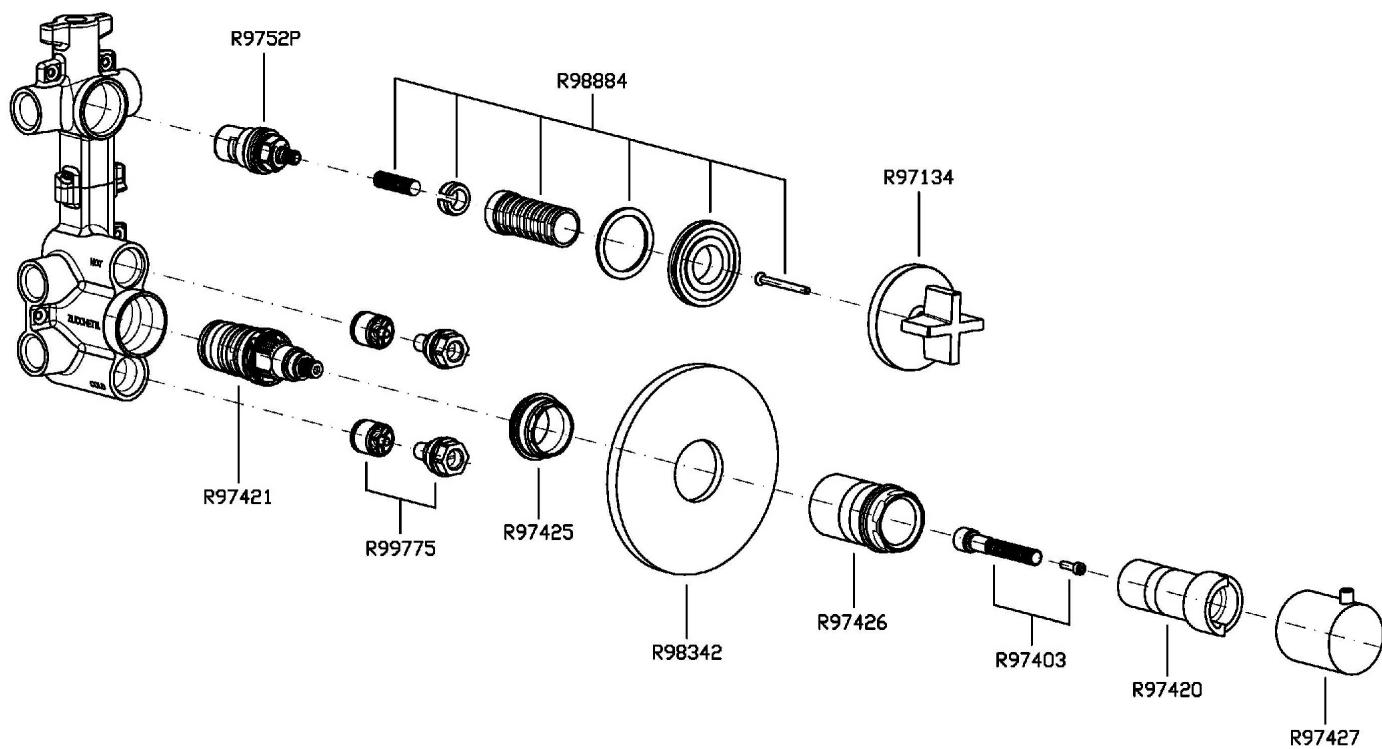

ISY

ZD5660

Esplosi / Exploded