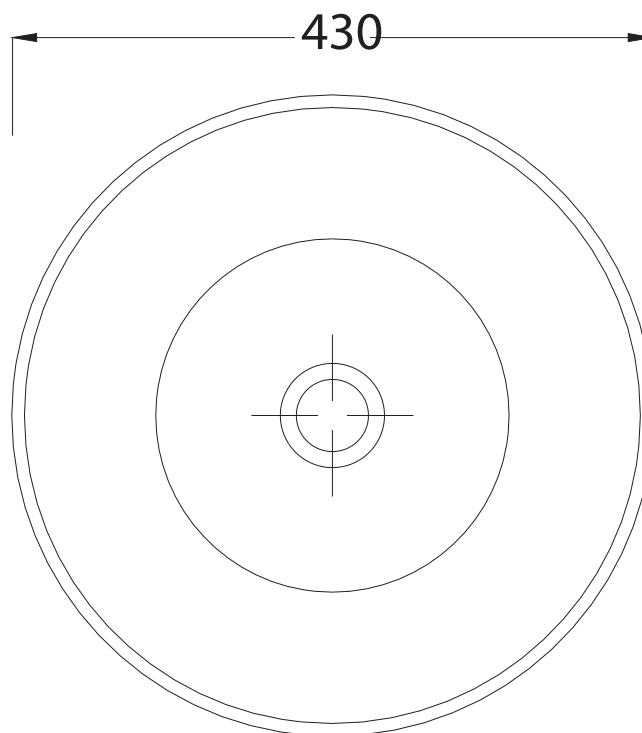

FUORI 1 | TFL002

Lavabo appoggio 43*15
Countertop washbasin 43*15

PESO/WEIGHT: KG 8

FUORI 3 | TFL004

Lavabo sopra piano 63*47*19
Countertop washbasin 63*47*19

PESO/WEIGHT: KG 11