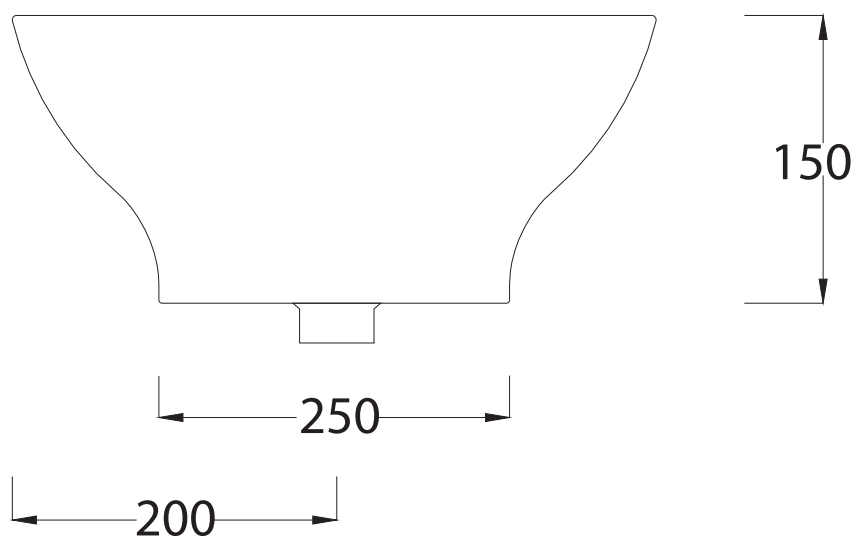

FUORI 1 | TFL002

Lavabo appoggio 43*15
Countertop washbasin 43*15

PESO/WEIGHT: KG 8

FUORI 3 | TFL004

Lavabo sopra piano 63*47*19
Countertop washbasin 63*47*19

PESO/WEIGHT: KG 11