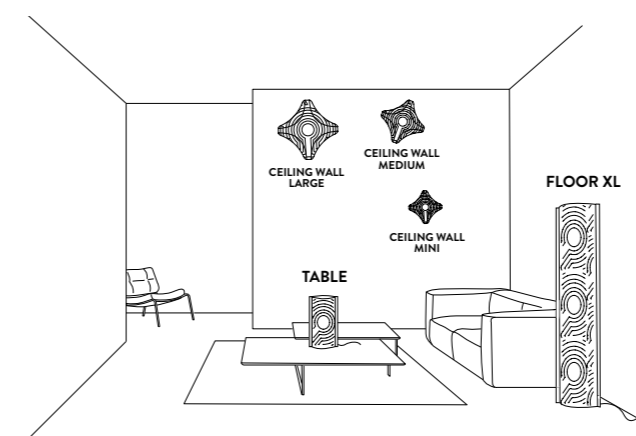

PRODUCT / PRODOTTO	DIMENSIONS / MISURE	COLOUR / COLORE	CODE / CODICE
FLOOR LAMP Bulbs E27: 3 X 12W LED Filament Dimmable with: Dimmable bulbs Made of: Opalflex® With: Dimmer Included Aluminium profiles Weight: net Kg 2,80 - gross Kg 6,00 Package: 37 x 28 x h. 168 cm		☐ HYPER WHITE	TUBFXLOVEN00000000EU
TABLE LAMP Bulbs E14: 1 X 6W LED Filament Made of: Opalflex® Weight: net Kg 0,40 - gross Kg 0,70 Package: 26 x 6 x h. 43 cm		☐ HYPER WHITE	TUBTS00VEN00000000EU

PRODUCT / PRODOTTO	DIMENSIONS / MISURE	COLOUR / COLORE	CODE / CODICE
CEILING WALL LAMP LARGE Bulbs E27: 4 X 12W LED Filament Dimmable with: Dimmable bulbs Made of: Opalflex® With: MagneticSystem® Weight: net Kg 3,00 - gross Kg 5,50 Package: 80 x 80 x h. 25 cm		☐ HYPER WHITE	VENCL00WHT00000000EU
CEILING WALL LAMP MEDIUM Bulbs E27: 3 X 12W LED Filament Dimmable with: Dimmable bulbs Made of: Opalflex® With: MagneticSystem® Weight: net Kg 2,00 - gross Kg 3,00 Package: 54,5 x 14 x h. 56 cm		☐ HYPER WHITE	VENCM00WHT00000000EU
CEILING WALL LAMP SMALL Bulbs E27: 2 X 12W LED Filament Dimmable with: Dimmable bulbs Made of: Opalflex® With: MagneticSystem® Weight: net Kg 0,60 - gross Kg 1,00 Package: 39 x 36 x h. 9,5 cm		☐ HYPER WHITE	VENCS00WHT00000000EU

VENTI ENTIRE COLLECTION

FINISHES