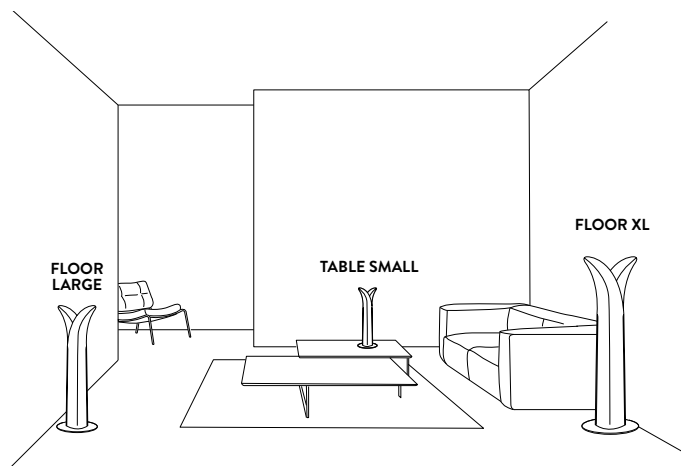

PRODUCT / PRODOTTO	DIMENSIONS / MISURE	COLOUR / COLORE	CODE / CODICE
FLOOR XL Bulbs E27: 3 X 12W LED Filament Made of: Opalflex® / Polycarbonate With: Stainless Steel base - profiles Weight: net Kg 4,4 - gross Kg 8,5 Package: 45 x 43 x h. 156 cm		☐ WHITE	PALFXLOWHT00000000EU
FLOOR LARGE Bulbs E27: 2 X 12W LED Filament Made of: Opalflex® / Polycarbonate With: Stainless Steel base - profiles Weight: net Kg 2,9 - gross Kg 5,4 Package: 35 x 36 x h. 122 cm		☐ WHITE	PALFLOOWHT00000000EU
TABLE SMALL Bulbs E14: 1 X 6W LED Filament Made of: Opalflex® / Polycarbonate With: Stainless Steel base - profiles Weight: net Kg 1,1 - gross Kg 2 Package: 20 x 21 x h. 62 cm		☐ WHITE	PALTS00WHT00000000EU

LAS PALMAS ENTIRE COLLECTION

FINISHES