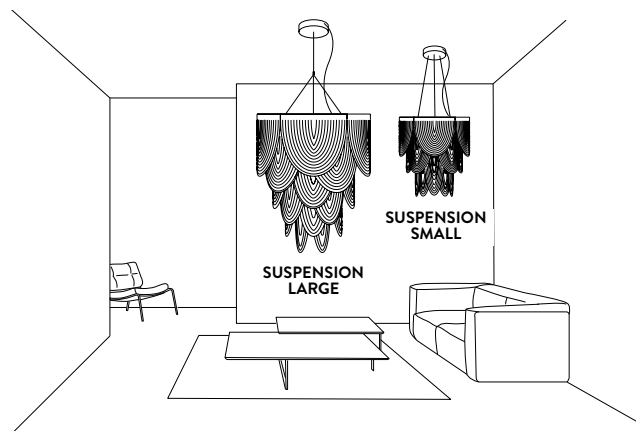

PRODUCT / PRODOTTO	DIMENSIONS / MISURE	COLOUR / COLORE	CODE / CODICE
SUSPENSION LARGE Bulbs E27: 4 X 12W LED Filament + 1 X 8W GU10 Spot LED Dimmable with: Dimmable bulbs Made of: Lentiflex® / Cristalflex® Fumè Opalflex Porcelaine® Weight: net Kg 15,00 - gross Kg 22 Package: 102 x 104 x h. 33 cm		☐ WHITE	CERSOVSWHT01T00000EU
		☐ PRISMA	CERSOVSPRS01T00000EU
		☒ FUMÉ	CERSOVSFUM01T00000EU
SUSPENSION SMALL Bulbs E27: 3 X 12W LED Filament + 1 X 8W GU10 Spot Dimmable with: Dimmable bulbs Made of: Lentiflex® / Cristalflex® Fumè Opalflex Porcelaine® Weight: net Kg 5 - gross Kg 5,8 Package: 60 x 60 x h. 25 cm		☐ WHITE	CERSM00WHT01T00000EU
		☐ PRISMA	CERSM00PRS01T00000EU
		☒ FUMÉ	CERSM00FUM01T00000EU

CANOPY DETAILS

CEREMONY SMALL

LARGE: Ø 14 cm x h. 3 cm (Ø 5-1/2" x h. 1")

SMALL: Ø 14 cm x h. 3 cm (Ø 5-1/2" x h. 1")

6m. cable kit must be ordered with lamp purchase
Kit Cavi da 6m da richiedere tassativamente in fase di ordine

Kit di installazione multipla su richiesta
Multiple installation kit on request

CEREMONY ENTIRE COLLECTION

FINISHES