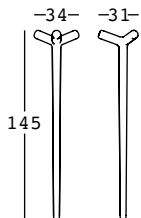

leaf + flower

design Emo Design

STRUTTURA/STRUCTURE

PE - Polietilene/Polyethylene
colore base/basic colour

LEAF

6252 - LEAF
6251 - FLOWER

C2

FLOWER

GROSS WEIGHT:

6252 kg 1,4

6251 kg 2,4

DETAILS:

2 pcs. per imballo/
2 pcs. for pack