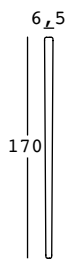

leaf + flower

design Emo Design

STRUTTURA/STRUCTURE

PE - Polietilene/Polyethylene
colore base/basic colour

LEAF

6252 - LEAF
6251 - FLOWER

C2

FLOWER

GROSS WEIGHT:

6252 kg 1,4

6251 kg 2,4

DETAILS:

2 pcs. per imballo/
2 pcs. for pack