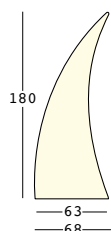

horn light

design Alberto Brogliato

STRUTTURA/STRUCTURE

PE - Polietilene/Polyethylene
colore base/basic colour

KIT LUCE/LIGHT KIT

8234

98

GROSS WEIGHT: