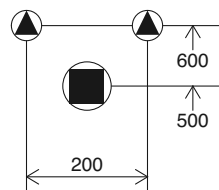

Tolleranza dimensioni $\pm 5\%$
Dimension tolerance $\pm 5\%$