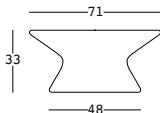

STRUTTURA/STRUCTURE

PE - Polietilene/Polyethylene
colore base/basic colour

8463

U1

GROSS WEIGHT:

kg 8,1

ACCESSORIES:

A4668