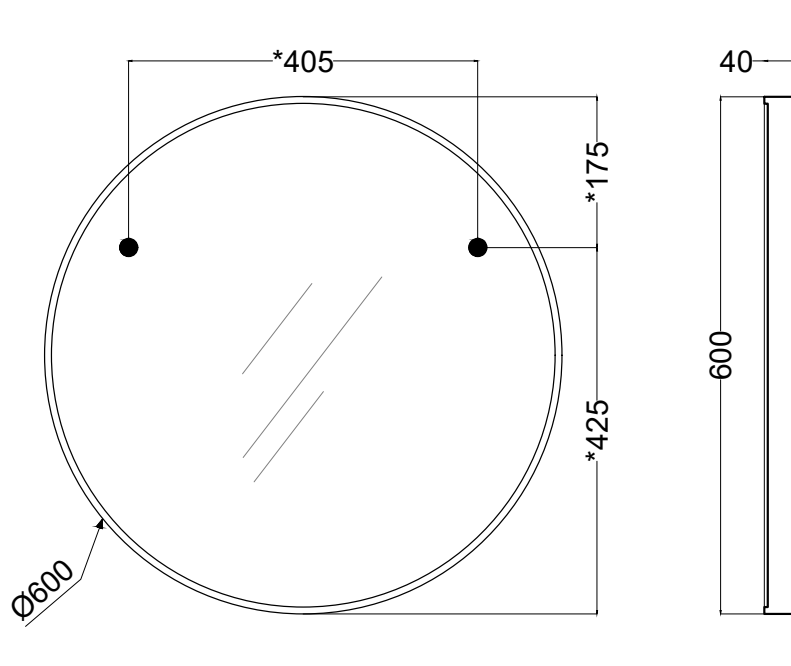

*Fissaggi \ fixings

*ATTENZIONE:

ATTENZIONE:

Le misure d'installazione possono presentare leggere differenze rispetto ai pezzi reali in considerazione delle caratteristiche del prodotto. L'azienda si riserva di cambiare schede tecniche e caratteristiche di funzionamento degli articoli in ogni momento e senza necessità di preavviso.

*ATTENTION:

ATTENTION:

Measure details can show some little difference respect real items, following typical characteristics of production. The company reserves the right to change any technical specifications/dimension and/or operating characteristics of the products at any time and without giving notice.