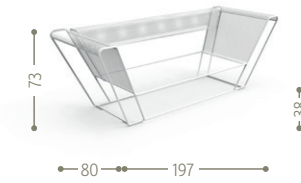

#Floatcollection

Design Karim Rashid

SOFA / CODE: FLOAD2PIRO

LIVING ARMCHAIR / CODE: FLOAPLIRO

COFFEE TABLE / CODE: FLOATCIRO

Finishing

Steel frame

white graphite

Fabric cushions

white

Fabric pillows 45x45 (optional)

white