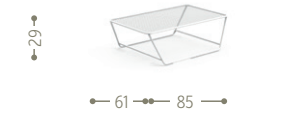

#Floatcollection

Design Karim Rashid

SOFA / CODE: FLOAD2PIRO

LIVING ARMCHAIR / CODE: FLOAPLIRO

COFFEE TABLE / CODE: FLOATCIRO

Finishing

Steel frame

white graphite

Fabric cushions

white

Fabric pillows 45x45 (optional)

white