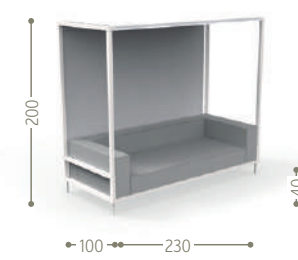

SOFA / CODE: CLEALUANG

SOFA CX / CODE: CLEALUCX

LIVING ARMCHAIR / CODE: CLEALUPLIV

CANOPY SOFA / CODE: CLEALUCANO

SOFA / CODE: CLEALUDIV

POUF LIVING / CODE: CLEALUPUF

COFFEE TABLE D100 / CODE: CLEALUTC1

ROCKING CHAIR / CODE: CLEALUPD

COFFEE TABLE D75 / CODE: CLEALUTC2

SOFA LOVE SEAT / CODE: CLEALULOV

COFFEE TABLE D50 / CODE: CLEALUTC3

LOUNGE ARMCHAIR / CODE: CLEALUPL

COFFEE TABLE 60X100 / CODE: CLEALUTC4

POUF / CODE: CLEALUPUF2

COFFEE TABLE 100X100 / CODE: CLEALUTC5