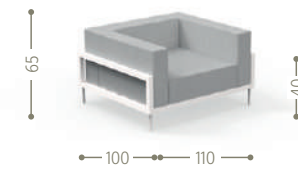

CANOPY SOFA / CODE: CLEALUCANO