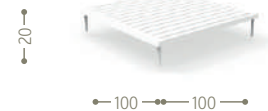

COFFEE TABLE D75 / CODE: CLEALUTC2

SOFA LOVE SEAT / CODE: CLEALULOV

COFFEE TABLE D50 / CODE: CLEALUTC3

LOUNGE ARMCHAIR / CODE: CLEALUPL

COFFEE TABLE 60X100 / CODE: CLEALUTC4

POUF / CODE: CLEALUPUF2

COFFEE TABLE 100X100 / CODE: CLEALUTC5