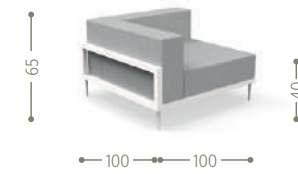

SOFA CX / CODE: CLEALUCX