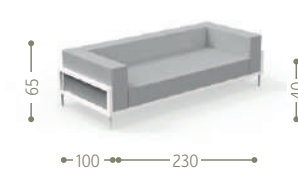

SOFA / CODE: CLEALUANG

SOFA CX / CODE: CLEALUCX

LIVING ARMCHAIR / CODE: CLEALUPLIV

CANOPY SOFA / CODE: CLEALUCANO

SOFA / CODE: CLEALUDIV

POUF LIVING / CODE: CLEALUPUF

COFFEE TABLE D100 / CODE: CLEALUTC1

ROCKING CHAIR / CODE: CLEALUPD

COFFEE TABLE D75 / CODE: CLEALUTC2

SOFA LOVE SEAT / CODE: CLEALULOV

COFFEE TABLE D50 / CODE: CLEALUTC3

LOUNGE ARMCHAIR / CODE: CLEALUPL

COFFEE TABLE 60X100 / CODE: CLEALUTC4

POUF / CODE: CLEALUPUF2

COFFEE TABLE 100X100 / CODE: CLEALUTC5