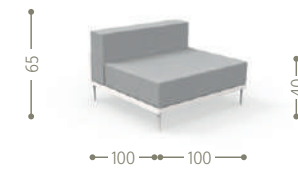

LIVING ARMCHAIR / CODE: CLEALUPLIV