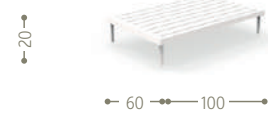

COFFEE TABLE D75 / CODE: CLEALUTC2

SOFA LOVE SEAT / CODE: CLEALULOV

COFFEE TABLE D50 / CODE: CLEALUTC3

LOUNGE ARMCHAIR / CODE: CLEALUPL

COFFEE TABLE 60X100 / CODE: CLEALUTC4

POUF / CODE: CLEALUPUF2

COFFEE TABLE 100X100 / CODE: CLEALUTC5