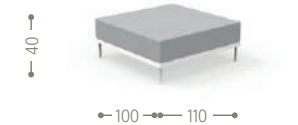

SOFA / CODE: CLEALUANG

SOFA CX / CODE: CLEALUCX

LIVING ARMCHAIR / CODE: CLEALUPLIV

CANOPY SOFA / CODE: CLEALUCANO

SOFA / CODE: CLEALUDIV

POUF LIVING / CODE: CLEALUPUF

COFFEE TABLE D100 / CODE: CLEALUTC1

ROCKING CHAIR / CODE: CLEALUPD

COFFEE TABLE D75 / CODE: CLEALUTC2

SOFA LOVE SEAT / CODE: CLEALULOV

COFFEE TABLE D50 / CODE: CLEALUTC3

LOUNGE ARMCHAIR / CODE: CLEALUPL

COFFEE TABLE 60X100 / CODE: CLEALUTC4

POUF / CODE: CLEALUPUF2

COFFEE TABLE 100X100 / CODE: CLEALUTC5