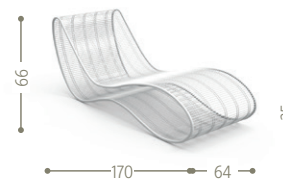

## Finishing

Steel frame

Fabric cushions

SUNBED / CODE: BRLE

COFFEE TABLE / CODE: BRTAV