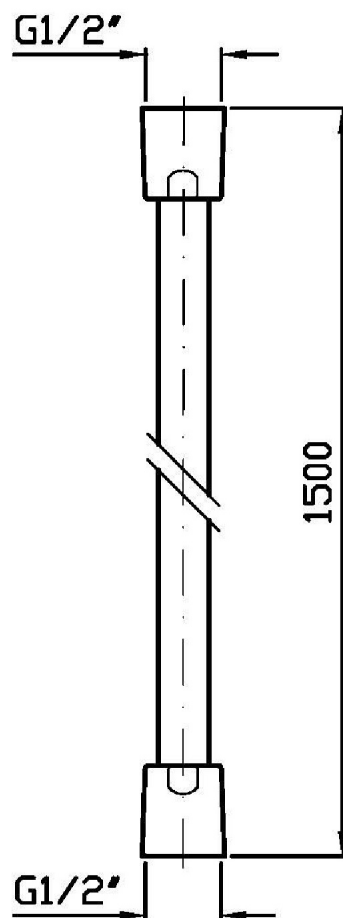

## SHOWER

Z94130

Flessibile in PVC finitura argento. / PVC shower hose, silver finish.

Flessibile in PVC finitura argento, 1/2" x 1/2" x 1500 mm.

PVC shower hose 1/2" x 1/2" x 1500 mm. Silver finish.

## SHOWER

Z94130

Disegno Complessivo / Overall Drawing

Marchio / Brand ZUCCHETTI

Classe / Class

ACCESSORI  
DOCCE

## SHOWER

Z94130

Pesi e Misure / Weights and Sizes

Peso ( Kg ) Weight ( lb )	0,375 ( Kg )	0,826725 ( lb )
Volume ( dc3 ) - ( in3 )	1,81 ( dc3 )	0,000110 ( in3 )
h ( mm ) - ( in )	200 ( mm )	7,87402 ( in )
L1 ( mm ) - ( in )	45 ( mm )	1,7716545 ( in )
L2 ( mm ) - ( in )	200 ( mm )	7,87402 ( in )