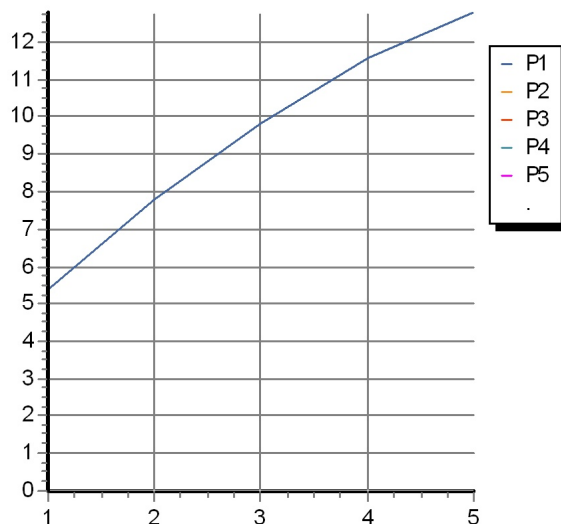

## SHOWER

Z92896

Disegno Complessivo / Overall Drawing

## SHOWER

Z92896 Portate / Flowrates (lt/min)

PRESSIONE PRESSURE	1 BAR	2 BAR	3 BAR	4 BAR	5 BAR
P1 SOFFIONE SHOWER HEAD	5,4	7,8	9,8	11,6	12,8
P2					
P3					
P4					
P5					

## SHOWER

Z92896 Pesì e Misure / Weights and Sizes

Peso ( Kg ) Weight ( lb )	0,23 ( Kg )	0,507058 ( lb )
Volume ( dc3 ) - ( in3 )	0,34 ( dc3 )	0,000021 ( in3 )
h ( mm ) - ( in )	50 ( mm )	1,968505 ( in )
L1 ( mm ) - ( in )	59 ( mm )	2,3228359 ( in )
L2 ( mm ) - ( in )	114 ( mm )	4,4881914 ( in )