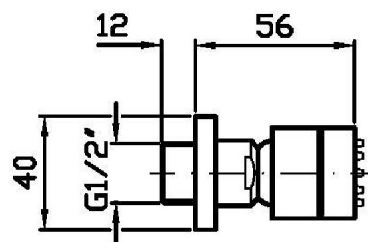

## SHOWER

Z92896

Disegno Complessivo / Overall Drawing

## SHOWER

Z92896 Pesì e Misure / Weights and Sizes

Peso ( Kg ) Weight ( lb )	0,23 ( Kg )	0,507058 ( lb )
Volume ( dc3 ) - ( in3 )	0,34 ( dc3 )	0,000021 ( in3 )
h ( mm ) - ( in )	50 ( mm )	1,968505 ( in )
L1 ( mm ) - ( in )	59 ( mm )	2,3228359 ( in )
L2 ( mm ) - ( in )	114 ( mm )	4,4881914 ( in )