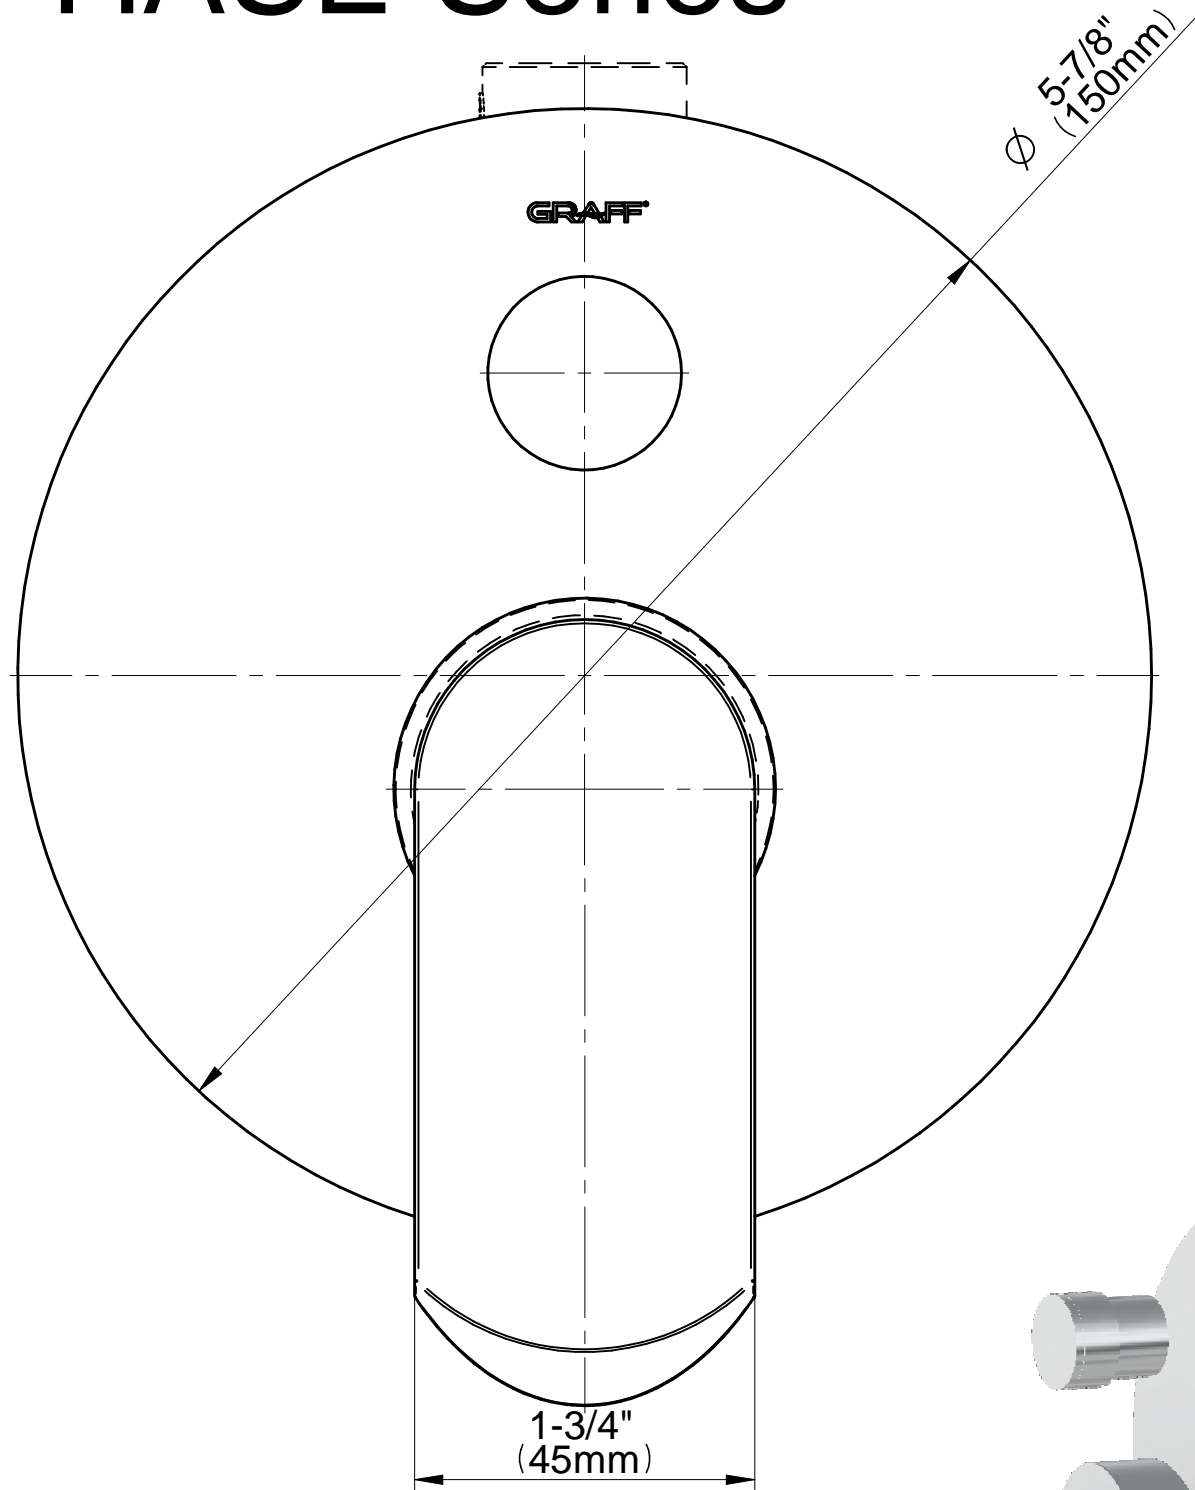

# 5125600

## PHASE Series

**GRAFF**<sup>®</sup>  
CUTTING EDGE DESIGN