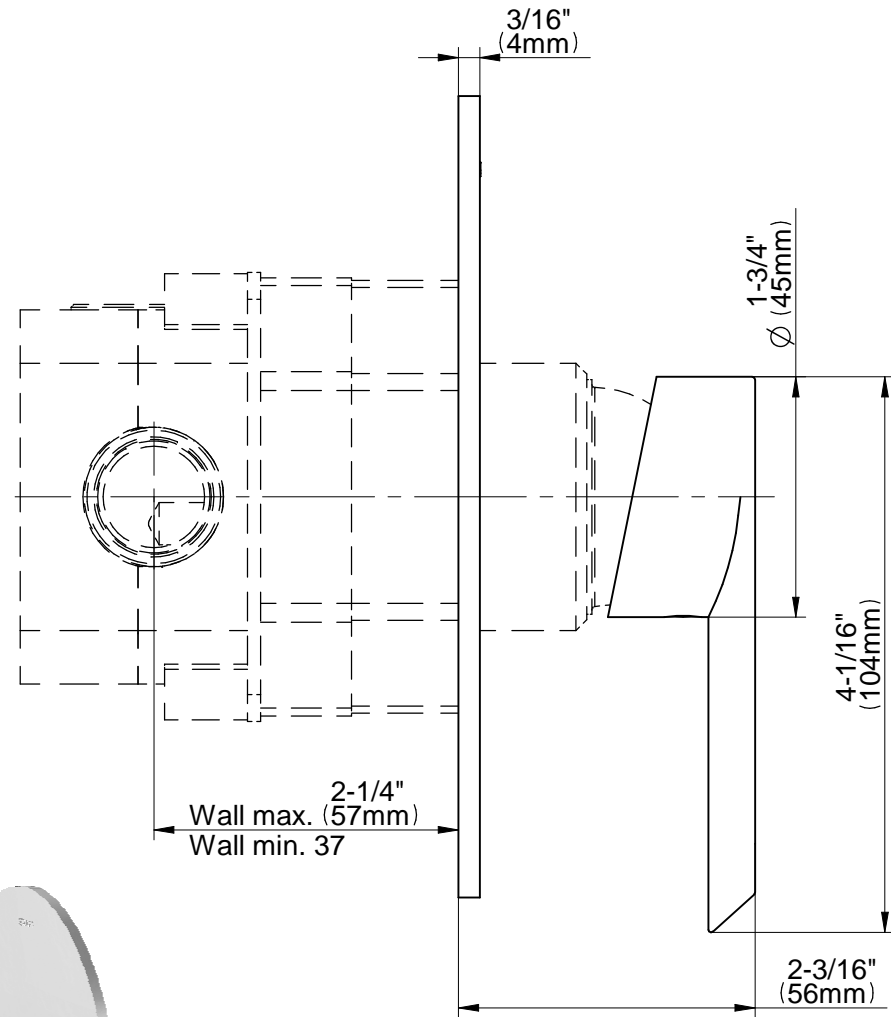

5125700

PHASE Series

GRAFF[®]
CUTTING EDGE DESIGN