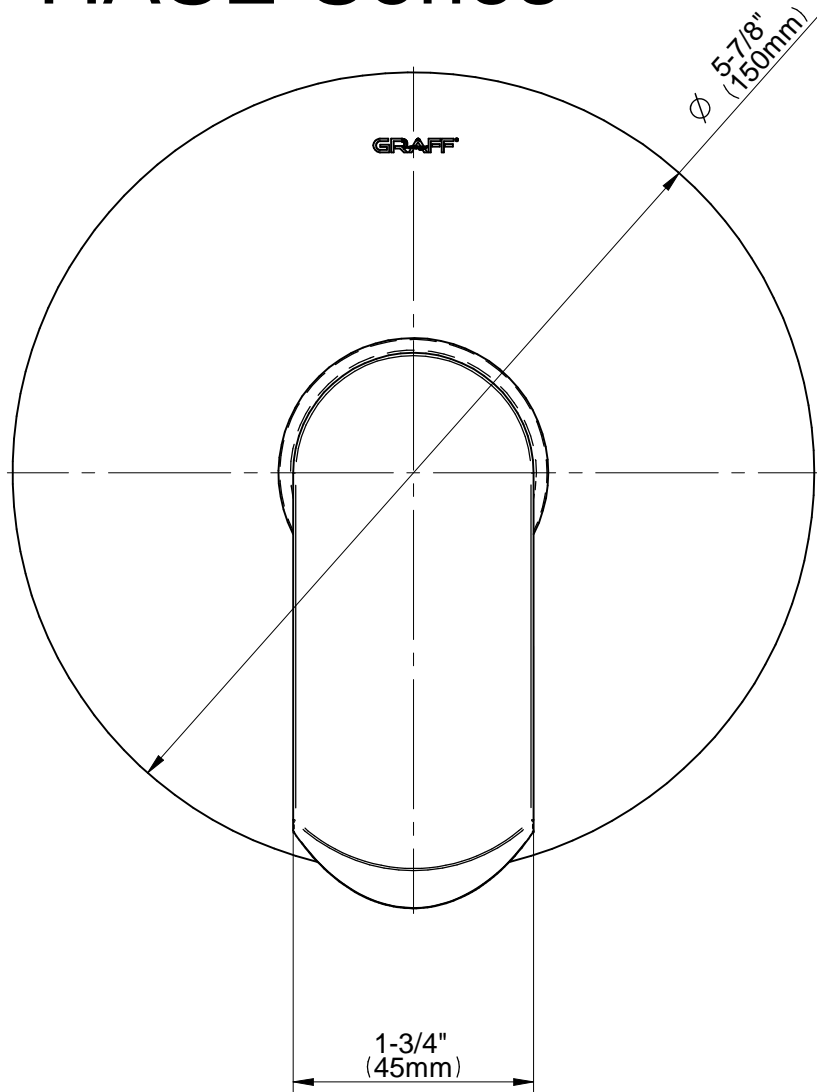

5125700

PHASE Series

GRAFF[®]
CUTTING EDGE DESIGN