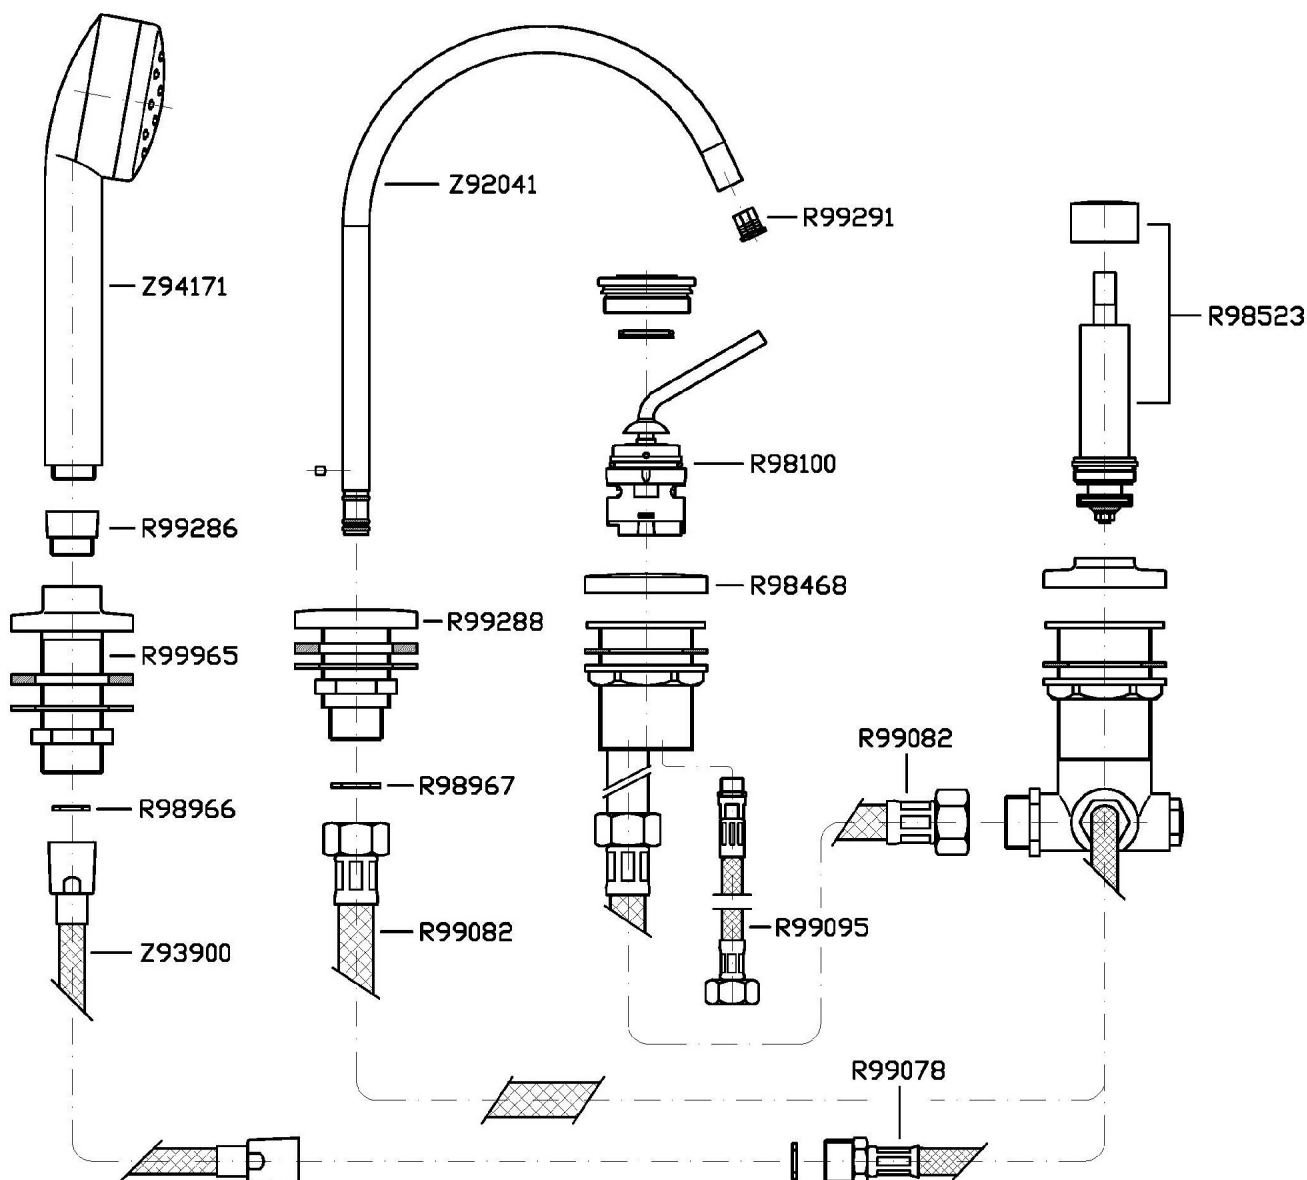

ISY

ZP2169

Esplosi / Exploded