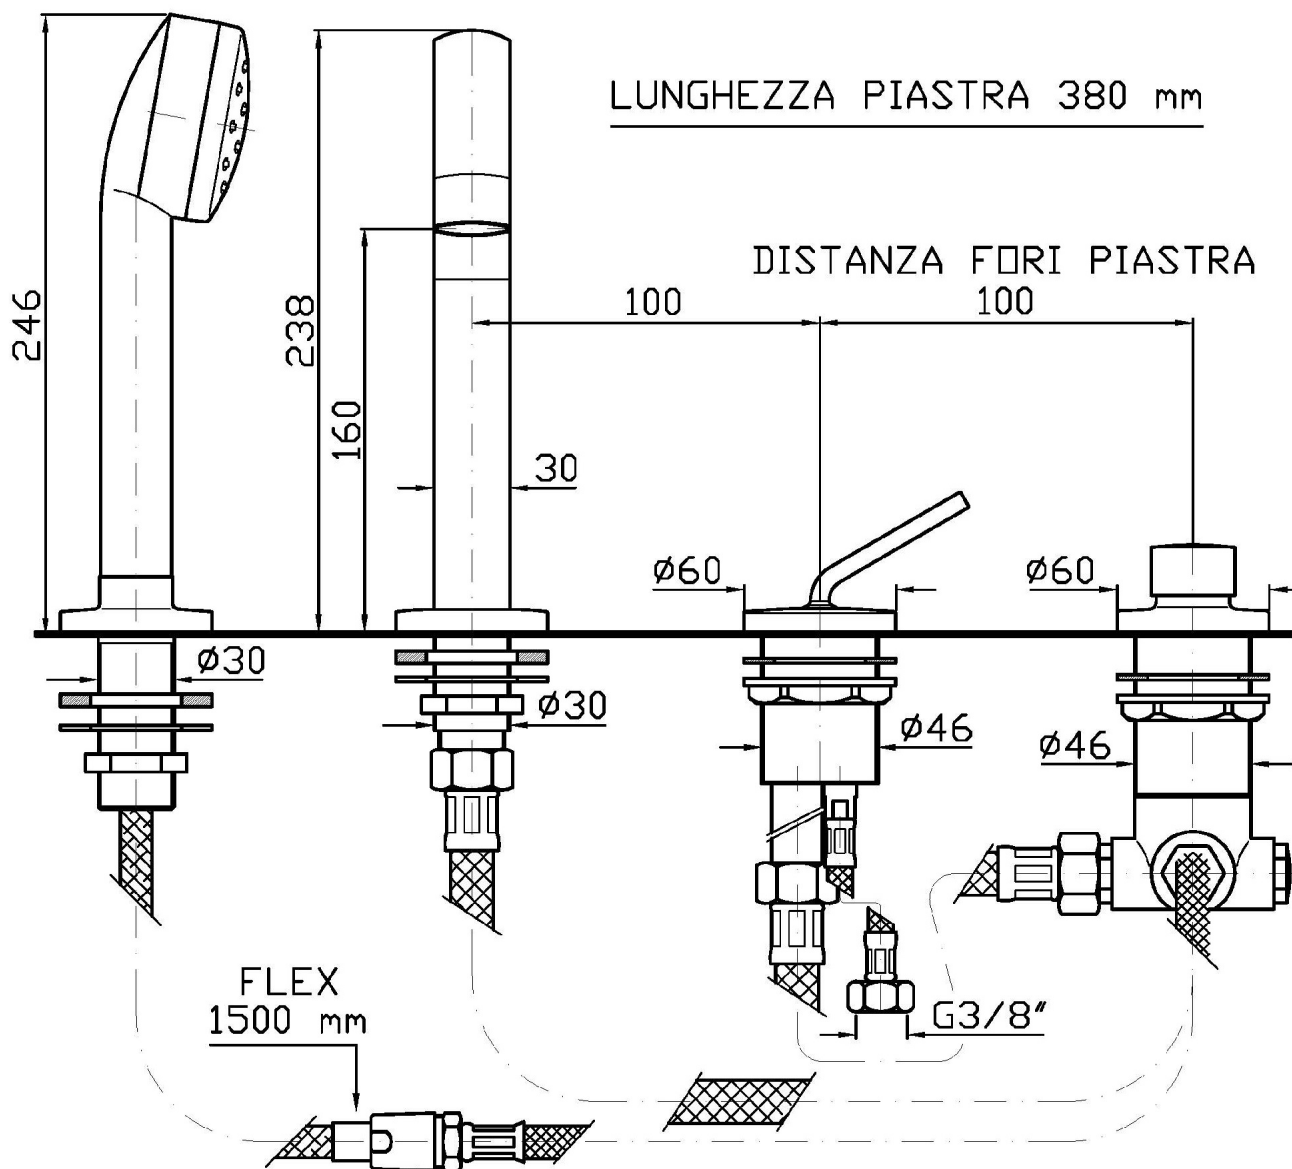

ISY

ZP2169

Disegno Complessivo / Overall Drawing