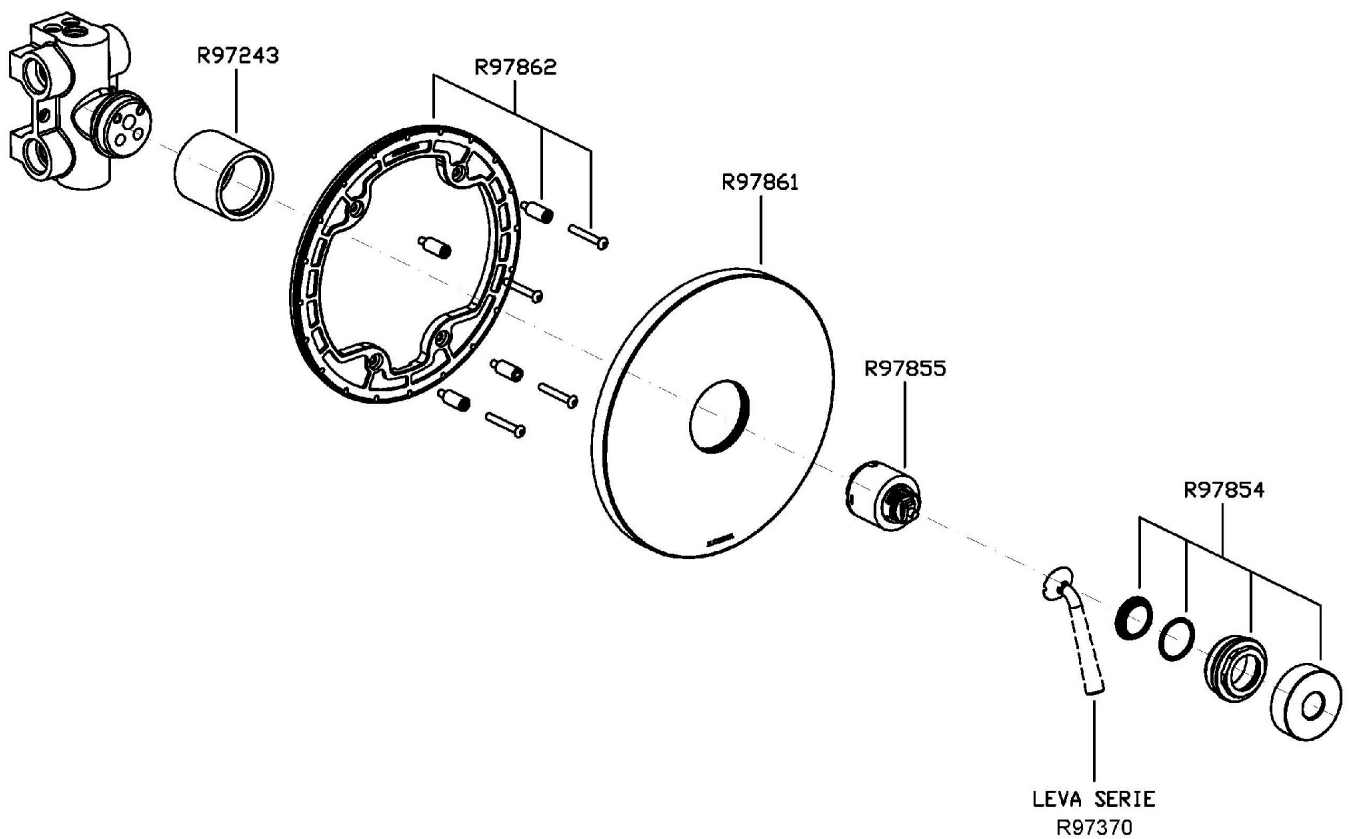

Built-in single lever shower mixer, for Zetasystem (R97800) universal built-in body.

R97800

Zetasystem - Corpo incasso universale /
Zetasystem - universal built-in body

Finiture / Finishes

Cromo / Chrome

ISY

ZP2090

Disegno Complessivo / Overall Drawing

ISY

ZP2090

Esplosi / Exploded

ISY

ZP2090 Portate / Flowrates (lt/min)

PRESSIONE PRESSURE	1 BAR	2 BAR	3 BAR	4 BAR	5 BAR
DEVIATORE DIVERTER	11	15,4	20	23,5	26
P1					
P2					
P3					
P4					
P5					

ISY

ZP2090 Pesì e Misure / Weights and Sizes

Peso (Kg) Weight (lb)	3 (Kg)	6,6138 (lb)
Volume (dc3) - (in3)	7,5 (dc3)	0,000458 (in3)
h (mm) - (in)	90 (mm)	3,543309 (in)
L1 (mm) - (in)	250 (mm)	9,842525 (in)
L2 (mm) - (in)	333 (mm)	13,1102433 (in)