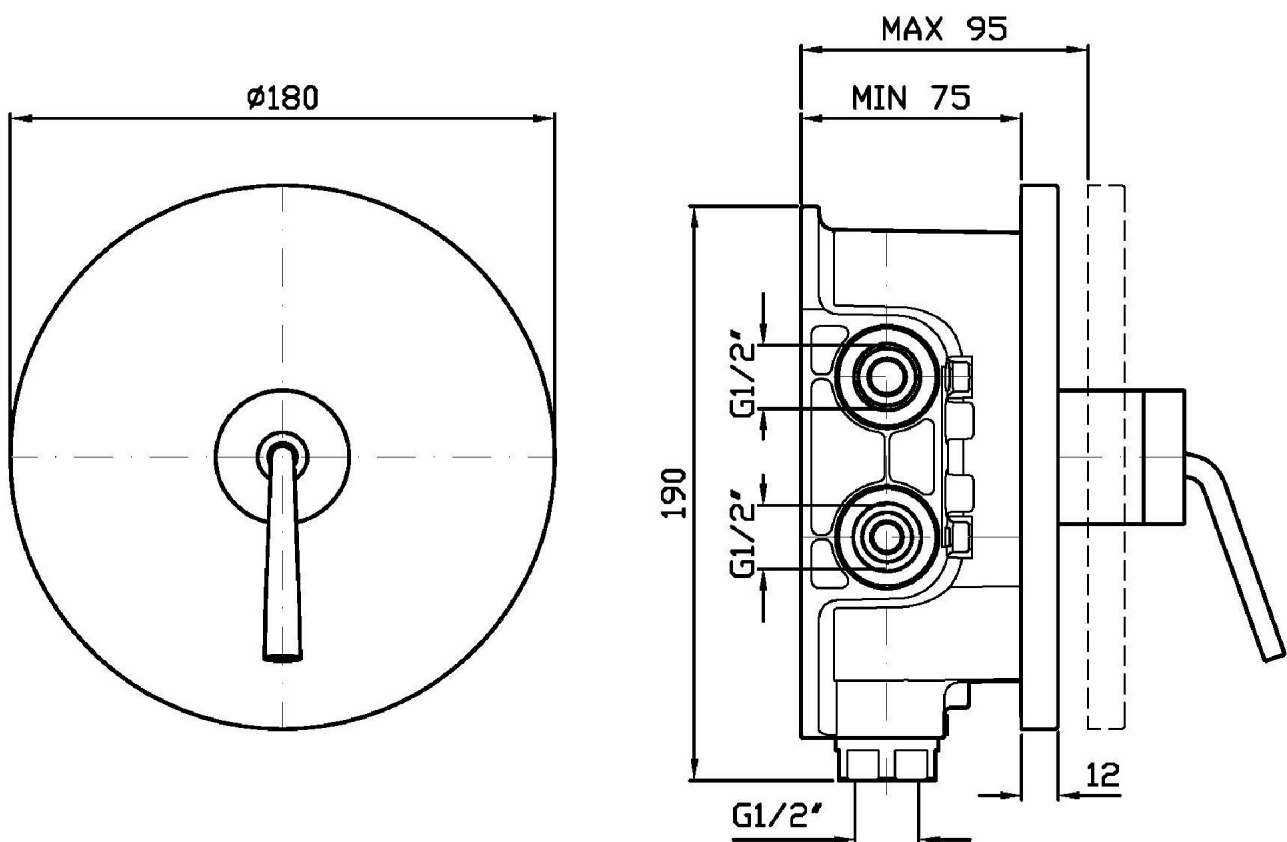

Built-in single lever shower mixer, for Zetasystem (R97800) universal built-in body.

R97800

Zetasystem - Corpo incasso universale /
Zetasystem - universal built-in body

Finiture / Finishes

Cromo / Chrome

ISY

ZP2090

Disegno Complessivo / Overall Drawing

ISY

ZP2090

Esplosi / Exploded

ISY

ZP2090 Portate / Flowrates (lt/min)

PRESSIONE PRESSURE	1 BAR	2 BAR	3 BAR	4 BAR	5 BAR
DEVIATORE DIVERTER	11	15,4	20	23,5	26
P1					
P2					
P3					
P4					
P5					

ISY

ZP2090 Pesì e Misure / Weights and Sizes

Peso (Kg) Weight (lb)	3 (Kg)	6,6138 (lb)
Volume (dc3) - (in3)	7,5 (dc3)	0,000458 (in3)
h (mm) - (in)	90 (mm)	3,543309 (in)
L1 (mm) - (in)	250 (mm)	9,842525 (in)
L2 (mm) - (in)	333 (mm)	13,1102433 (in)