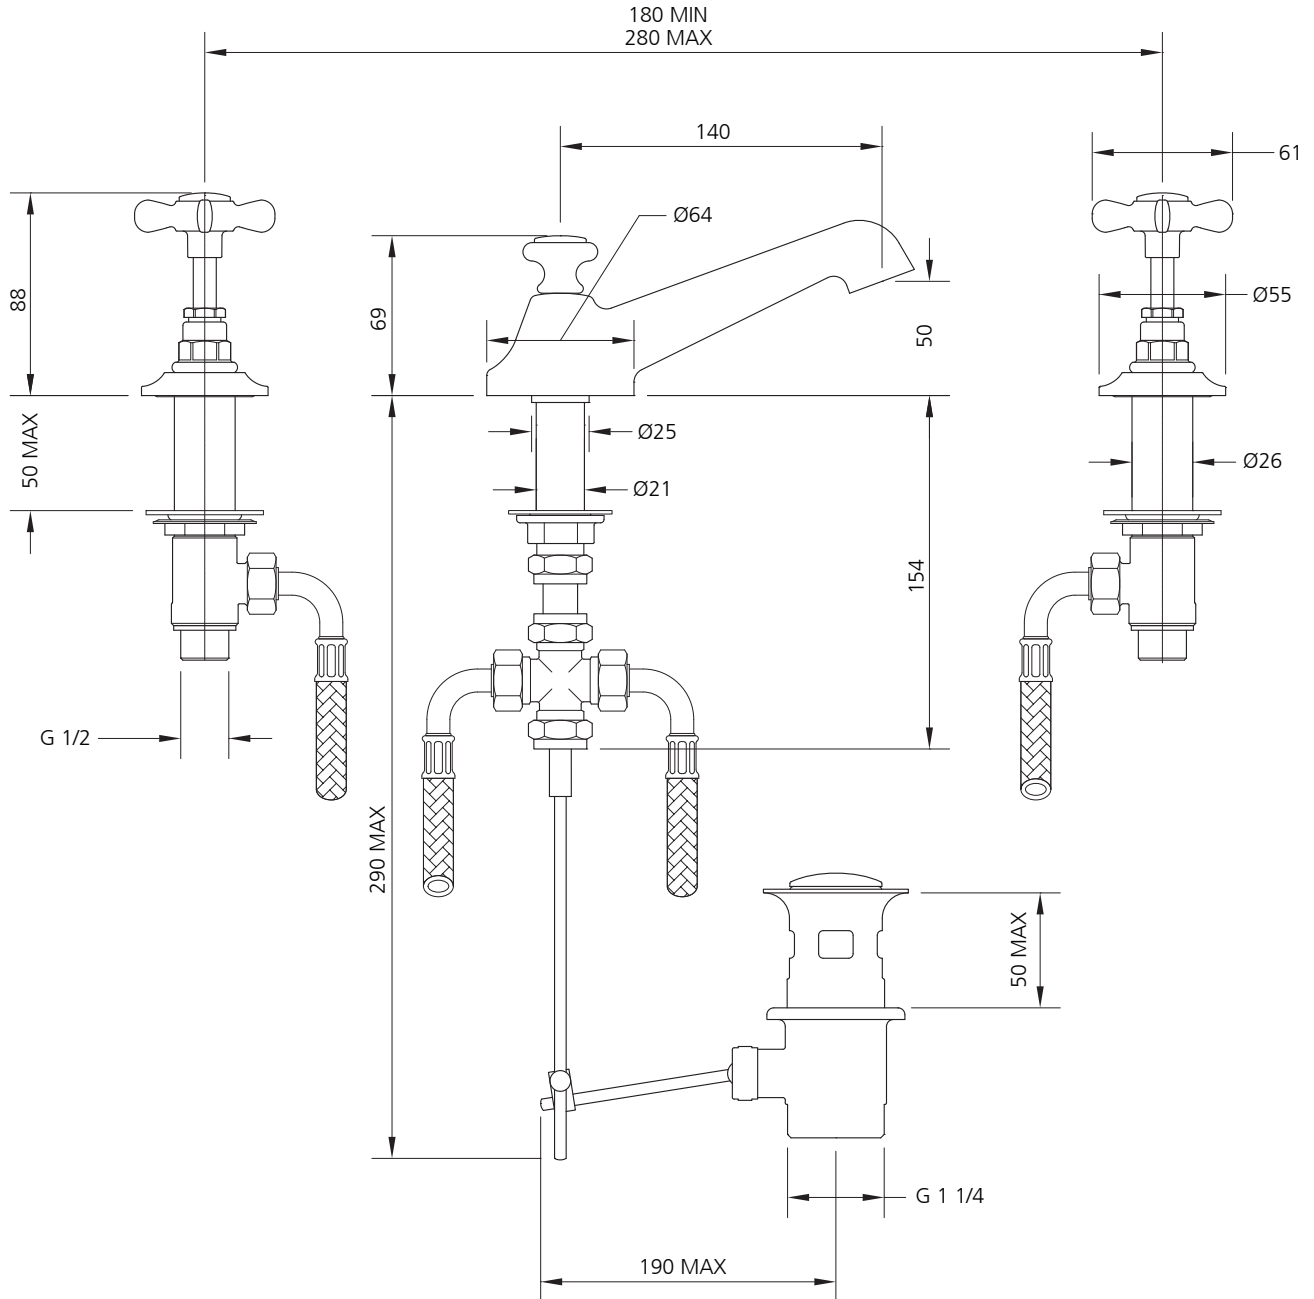

## LB-1220

CLASSIC THREE HOLE BASIN MIXER  
WITH POP-UP WASTE

### DIMENSIONAL DATA SHEET

DATE: 17 June 2010

ISSUE: 050 D

©COPYRIGHT 2010. CHRISTO LEFROY BROOKS. ALL RIGHTS RESERVED.

DIMENSIONS IN MILLIMETRES

WHILST EVERY EFFORT IS MADE TO ENSURE THE ACCURACY OF THESE DATA SHEETS THEY ARE SUBJECT TO CHANGE WITHOUT NOTICE AS PART OF THE COMPANY'S PRODUCT DEVELOPMENT PROCESS