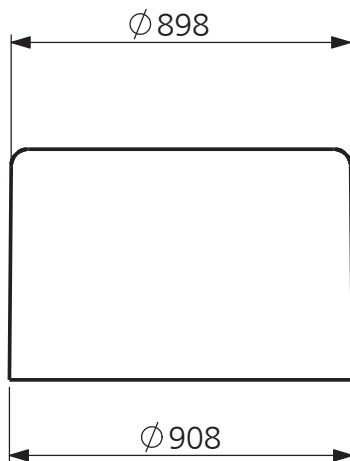

LEFROY BROOKS

IBROC HOUSE ESSEX ROAD
HODDESDON HERTS EN11 OQS UK
T: +44 (0)1992 708 316 F: +44 (0)1992 708 317

LB 8642

SACKER DOUBLE ENDED BATH

DIMENSIONAL DATA SHEET

DATE: 4. MAY 2016

No: LBMD 200 401

COPYRIGHT © LBP LTD. ALL RIGHTS RESERVED

DIMENSIONS IN MILLIMETRES

WHILST EVERY EFFORT IS MADE TO ENSURE THE ACCURACY OF THESE DATA SHEETS THEY ARE SUBJECT TO CHANGE WITHOUT NOTICE AS PART OF THE COMPANY'S PRODUCT DEVELOPMENT PROCESS