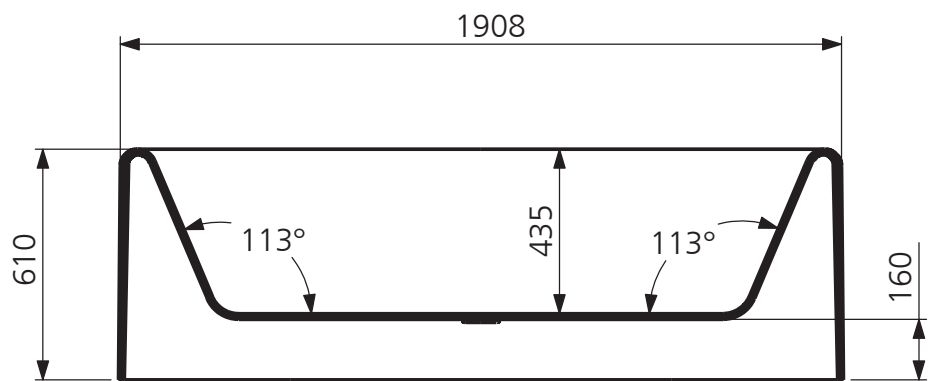

LEFROY BROOKS

IBROC HOUSE ESSEX ROAD
HODDESDON HERTS EN11 OQS UK
T: +44 (0)1992 708 316 F: +44 (0)1992 708 317

LB 8642

SACKER DOUBLE ENDED BATH

DIMENSIONAL DATA SHEET

DATE: 4. MAY 2016

No: LBMD 200 401

COPYRIGHT © LBP LTD. ALL RIGHTS RESERVED

DIMENSIONS IN MILLIMETRES

WHILST EVERY EFFORT IS MADE TO ENSURE THE ACCURACY OF THESE DATA SHEETS THEY ARE SUBJECT TO CHANGE WITHOUT NOTICE AS PART OF THE COMPANY'S PRODUCT DEVELOPMENT PROCESS