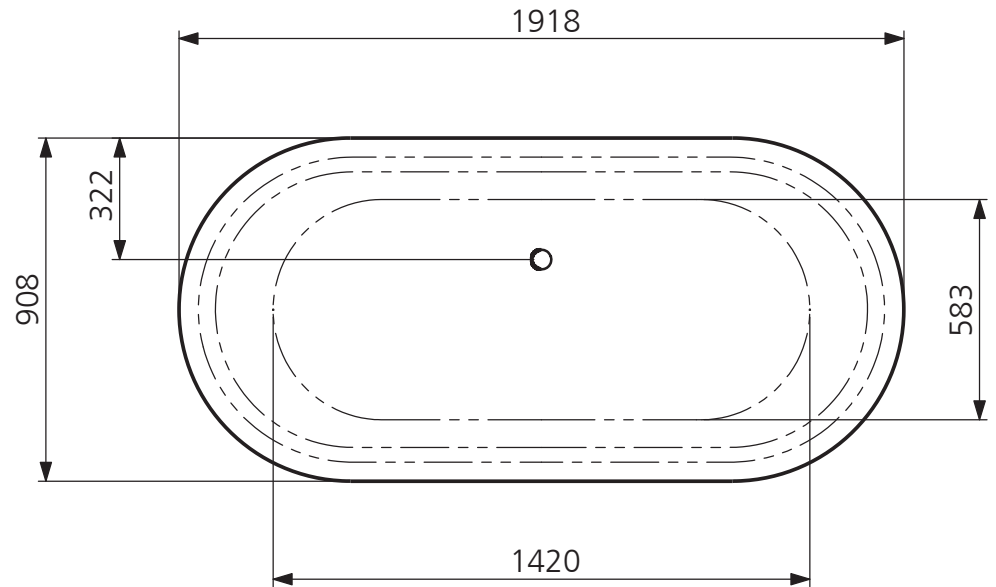

LEFROY BROOKS

IBROC HOUSE ESSEX ROAD
HODDESDON HERTS EN11 OQS UK
T: +44 (0)1992 708 316 F: +44 (0)1992 708 317

LB 8642

SACKER DOUBLE ENDED BATH

DIMENSIONAL DATA SHEET

DATE: 4. MAY 2016

No: LBMD 200 401

COPYRIGHT © LBP LTD. ALL RIGHTS RESERVED

DIMENSIONS IN MILLIMETRES

WHILST EVERY EFFORT IS MADE TO ENSURE THE ACCURACY OF THESE DATA SHEETS THEY ARE SUBJECT TO CHANGE WITHOUT NOTICE AS PART OF THE COMPANY'S PRODUCT DEVELOPMENT PROCESS