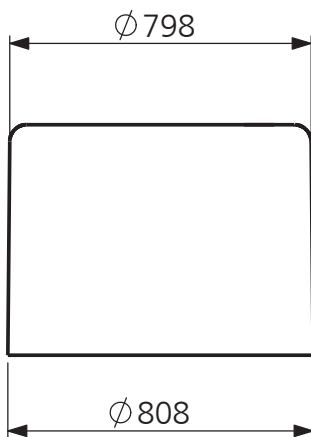

LEFROY BROOKS

IBROC HOUSE ESSEX ROAD
HODDESDON HERTS EN11 0QS UK
T: +44 (0)1992 708 316 F: +44 (0)1992 708 317

LB 8644

SACKER SINGLE ENDED BATH

DIMENSIONAL DATA SHEET

DATE: 4. MAY 2016

No: LBMS 200 402

COPYRIGHT © LBP LTD. ALL RIGHTS RESERVED

DIMENSIONS IN MILLIMETRES

WHILST EVERY EFFORT IS MADE TO ENSURE THE ACCURACY OF THESE DATA SHEETS THEY ARE SUBJECT TO CHANGE WITHOUT NOTICE AS PART OF THE COMPANY'S PRODUCT DEVELOPMENT PROCESS