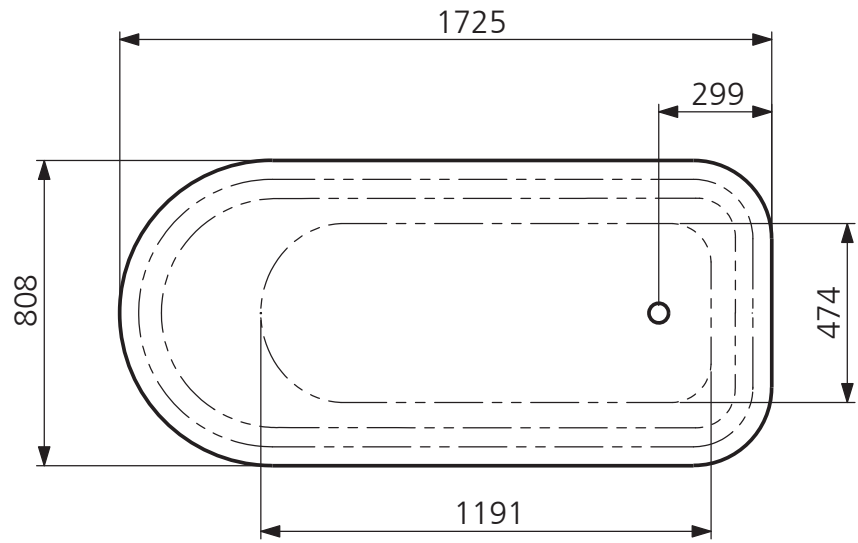

LEFROY BROOKS

IBROC HOUSE ESSEX ROAD
HODDESDON HERTS EN11 0QS UK
T: +44 (0)1992 708 316 F: +44 (0)1992 708 317

LB 8644

SACKER SINGLE ENDED BATH

DIMENSIONAL DATA SHEET

DATE: 4. MAY 2016

No: LBMS 200 402

COPYRIGHT © LBP LTD. ALL RIGHTS RESERVED

DIMENSIONS IN MILLIMETRES

WHILST EVERY EFFORT IS MADE TO ENSURE THE ACCURACY OF THESE DATA SHEETS THEY ARE SUBJECT TO CHANGE WITHOUT NOTICE AS PART OF THE COMPANY'S PRODUCT DEVELOPMENT PROCESS