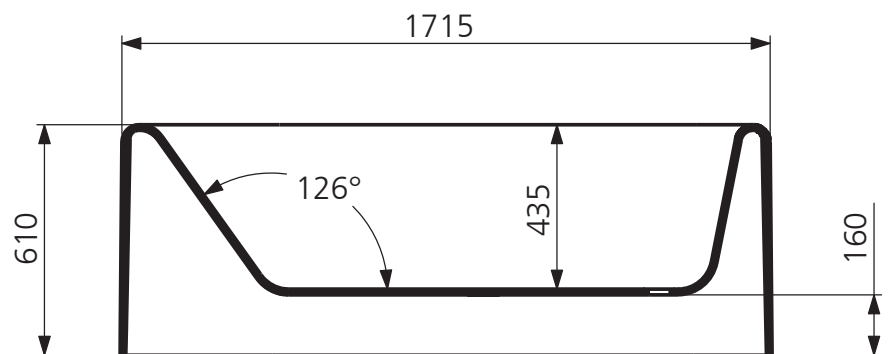

LEFROY BROOKS

IBROC HOUSE ESSEX ROAD
HODDESDON HERTS EN11 0QS UK
T: +44 (0)1992 708 316 F: +44 (0)1992 708 317

LB 8644

SACKER SINGLE ENDED BATH

DIMENSIONAL DATA SHEET

DATE: 4. MAY 2016

No: LBMS 200 402

COPYRIGHT © LBP LTD. ALL RIGHTS RESERVED

DIMENSIONS IN MILLIMETRES

WHILST EVERY EFFORT IS MADE TO ENSURE THE ACCURACY OF THESE DATA SHEETS THEY ARE SUBJECT TO CHANGE WITHOUT NOTICE AS PART OF THE COMPANY'S PRODUCT DEVELOPMENT PROCESS