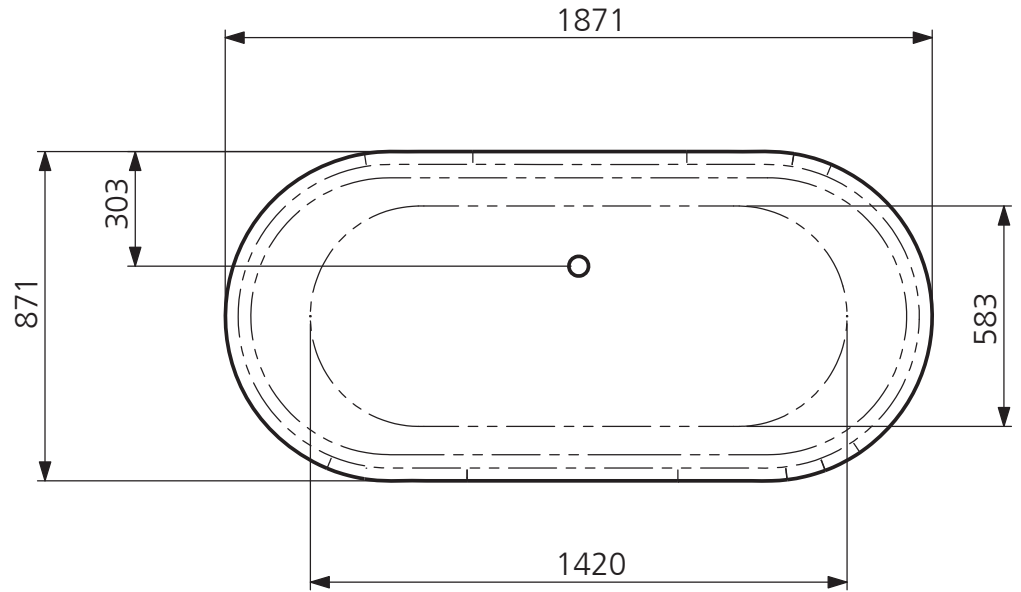

**LEFROY BROOKS**

IBROC HOUSE ESSEX ROAD  
HODDESDON HERTS EN11 0QS UK  
T: +44 (0)1992 708 316 F: +44 (0)1992 708 317

**LB 8641**

BEATON DOUBLE ENDED BATH

**DIMENSIONAL DATA SHEET**

DATE: 4. MAY 2016

No: LBRB 200 403

COPYRIGHT © LBP LTD. ALL RIGHTS RESERVED

DIMENSIONS IN MILLIMETRES

WHILST EVERY EFFORT IS MADE TO ENSURE THE ACCURACY OF THESE DATA SHEETS THEY ARE SUBJECT TO CHANGE WITHOUT NOTICE AS PART OF THE COMPANY'S PRODUCT DEVELOPMENT PROCESS