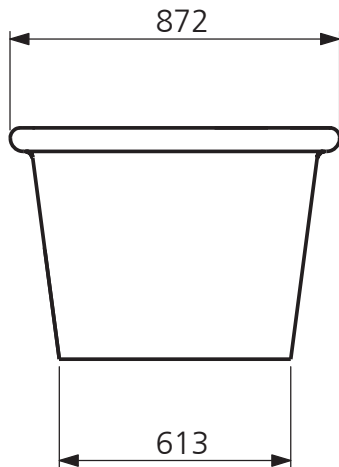

**LEFROY BROOKS**

IBROC HOUSE ESSEX ROAD  
HODDESDON HERTS EN11 0QS UK  
T: +44 (0)1992 708 316 F: +44 (0)1992 708 317

**LB 8641**

BEATON DOUBLE ENDED BATH

**DIMENSIONAL DATA SHEET**

DATE: 4. MAY 2016

No: LBRB 200 403

COPYRIGHT © LBP LTD. ALL RIGHTS RESERVED

DIMENSIONS IN MILLIMETRES

WHILST EVERY EFFORT IS MADE TO ENSURE THE ACCURACY OF THESE DATA SHEETS THEY ARE SUBJECT TO CHANGE WITHOUT NOTICE AS PART OF THE COMPANY'S PRODUCT DEVELOPMENT PROCESS