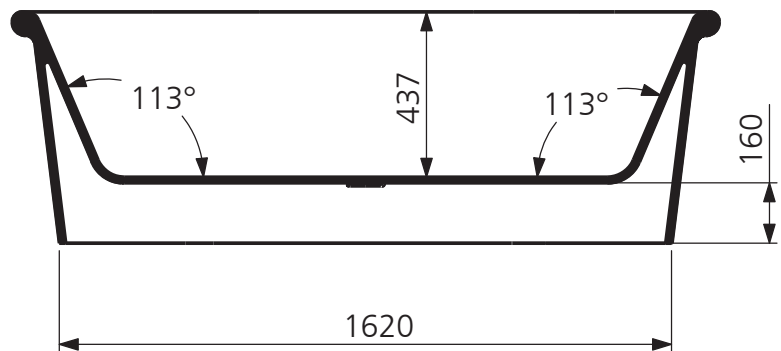

**LEFROY BROOKS**

IBROC HOUSE ESSEX ROAD  
HODDESDON HERTS EN11 0QS UK  
T: +44 (0)1992 708 316 F: +44 (0)1992 708 317

**LB 8641**

BEATON DOUBLE ENDED BATH

**DIMENSIONAL DATA SHEET**

DATE: 4. MAY 2016

No: LBRB 200 403

COPYRIGHT © LBP LTD. ALL RIGHTS RESERVED

DIMENSIONS IN MILLIMETRES

WHILST EVERY EFFORT IS MADE TO ENSURE THE ACCURACY OF THESE DATA SHEETS THEY ARE SUBJECT TO CHANGE WITHOUT NOTICE AS PART OF THE COMPANY'S PRODUCT DEVELOPMENT PROCESS