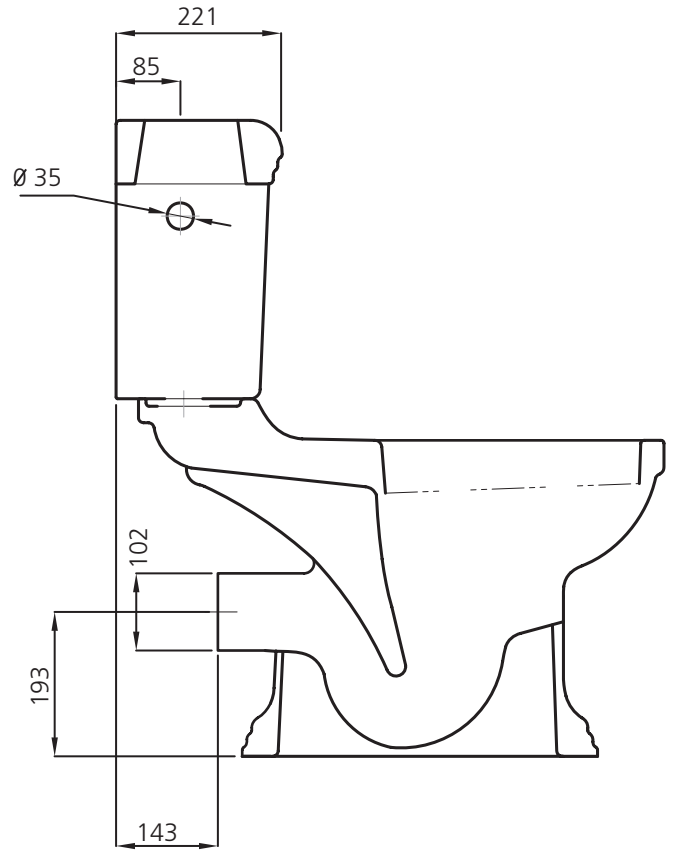

**LEFROY BROOKS**

IBROC HOUSE ESSEX ROAD  
HODDESDON HERTS EN11 OQS UK  
T: +44 (0)1992 708 316 F: +44 (0)1992 708 317

**LB 7807 WH / LB 7808 WH**

BELLE AIRE CLOSE COUPLED LAVATORY

**DIMENSIONAL DATA SHEET**

DATE: 10. MAY 2016

No: 000546

COPYRIGHT © LBP LTD. ALL RIGHTS RESERVED

DIMENSIONS IN MILLIMETRES

ALL DIMENSIONS ARE APPROXIMATE AND ARE SUBJECT TO NORMAL CERAMIC VARIATION.

WHILST EVERY EFFORT IS MADE TO ENSURE THE ACCURACY OF THESE DATA SHEETS THEY ARE SUBJECT TO CHANGE WITHOUT NOTICE AS PART OF THE COMPANY'S PRODUCT DEVELOPMENT PROCESS