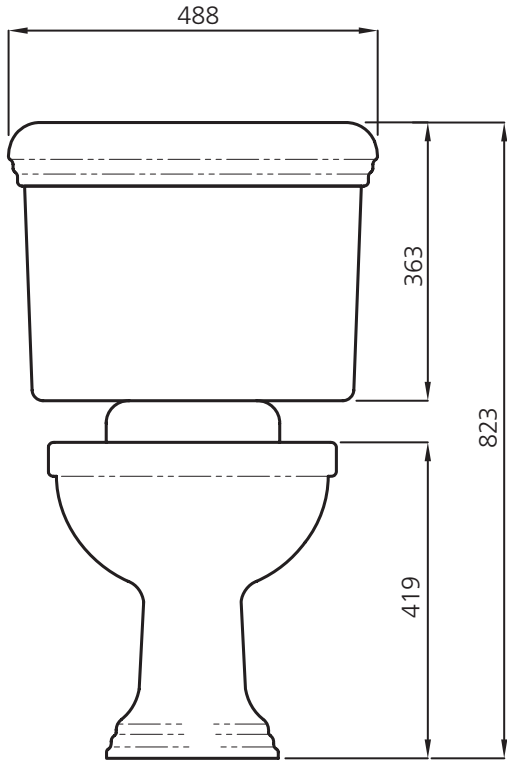

**LEFROY BROOKS**

IBROC HOUSE ESSEX ROAD  
HODDESDON HERTS EN11 OQS UK  
T: +44 (0)1992 708 316 F: +44 (0)1992 708 317

**LB 7807 WH / LB 7808 WH**

BELLE AIRE CLOSE COUPLED LAVATORY

**DIMENSIONAL DATA SHEET**

DATE: 10. MAY 2016

No: 000546

COPYRIGHT © LBP LTD. ALL RIGHTS RESERVED

DIMENSIONS IN MILLIMETRES

ALL DIMENSIONS ARE APPROXIMATE AND ARE SUBJECT TO NORMAL CERAMIC VARIATION.

WHILST EVERY EFFORT IS MADE TO ENSURE THE ACCURACY OF THESE DATA SHEETS THEY ARE SUBJECT TO CHANGE WITHOUT NOTICE AS PART OF THE COMPANY'S PRODUCT DEVELOPMENT PROCESS