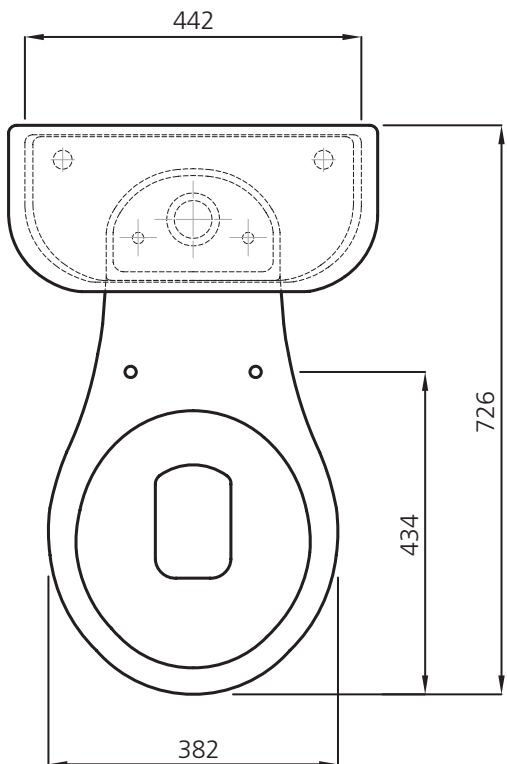

**LEFROY BROOKS**

IBROC HOUSE ESSEX ROAD  
HODDESDON HERTS EN11 OQS UK  
T: +44 (0)1992 708 316 F: +44 (0)1992 708 317

**LB 7807 WH / LB 7808 WH**

BELLE AIRE CLOSE COUPLED LAVATORY

**DIMENSIONAL DATA SHEET**

DATE: 10. MAY 2016

No: 000546

COPYRIGHT © LBP LTD. ALL RIGHTS RESERVED

DIMENSIONS IN MILLIMETRES

ALL DIMENSIONS ARE APPROXIMATE AND ARE SUBJECT TO NORMAL CERAMIC VARIATION.

WHILST EVERY EFFORT IS MADE TO ENSURE THE ACCURACY OF THESE DATA SHEETS THEY ARE SUBJECT TO CHANGE WITHOUT NOTICE AS PART OF THE COMPANY'S PRODUCT DEVELOPMENT PROCESS