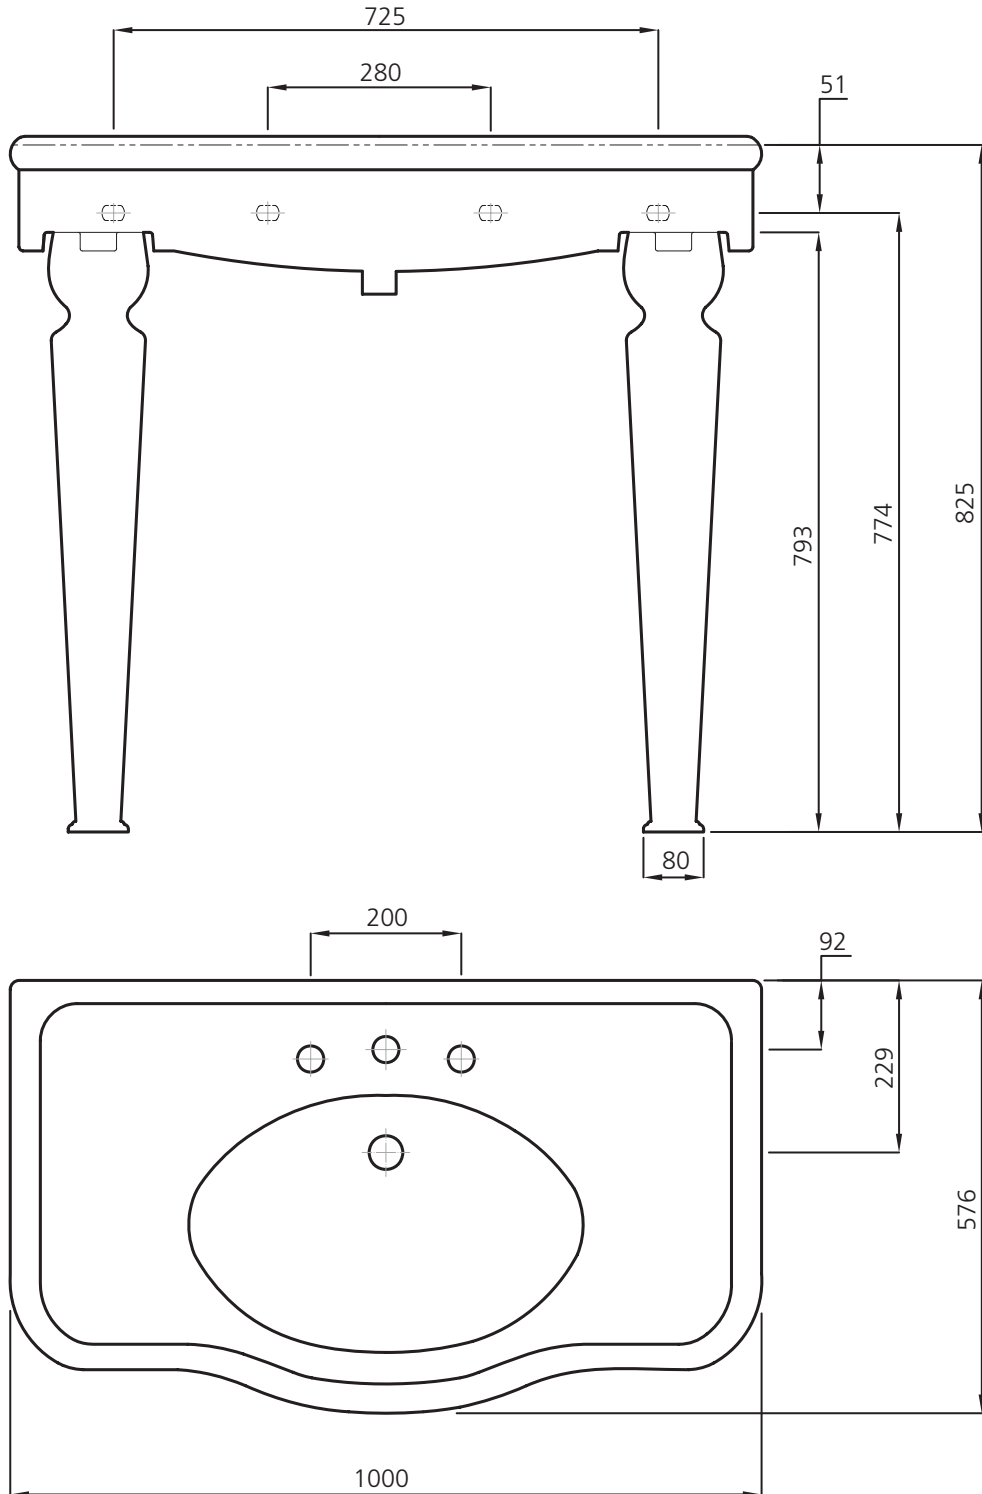

LEFROY BROOKS

IBROC HOUSE ESSEX ROAD
HODDESDON HERTS EN11 0QS UK
T: +44 (0)1992 708 316 F: +44 (0)1992 708 317

LB 7733 WH / LB 7713 WH

LA CHAPELLE CONSOLE BASIN 100CM WITH LEGS

DIMENSIONAL DATA SHEET

DATE: 10. MAY 2016

No: 000540

COPYRIGHT © LBP LTD. ALL RIGHTS RESERVED

DIMENSIONS IN MILLIMETRES

WHILST EVERY EFFORT IS MADE TO ENSURE THE ACCURACY OF THESE DATA SHEETS THEY ARE SUBJECT TO CHANGE WITHOUT NOTICE AS PART OF THE COMPANY'S PRODUCT DEVELOPMENT PROCESS