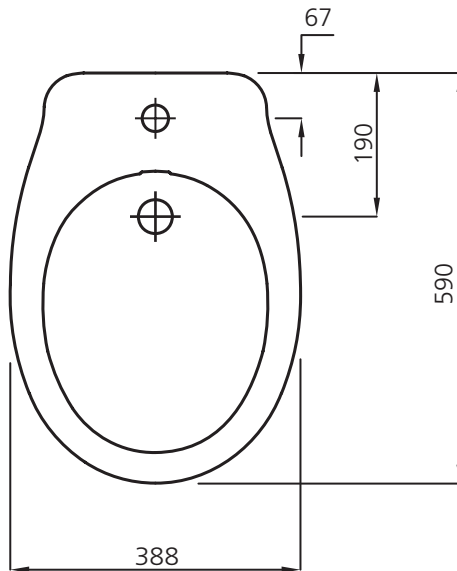

LEFROY BROOKS

IBROC HOUSE ESSEX ROAD
HODDESDON HERTS EN11 0QS UK
T: +44 (0)1992 708 316 F: +44 (0)1992 708 317

LB 7505 WH

LISSA DOON BIDET

DIMENSIONAL DATA SHEET

DATE: 10. MAY 2016

No: 000555

COPYRIGHT © LBP LTD. ALL RIGHTS RESERVED

DIMENSIONS IN MILLIMETRES

ALL DIMENSIONS ARE APPROXIMATE AND ARE SUBJECT TO NORMAL CERAMIC VARIATION.

WHILST EVERY EFFORT IS MADE TO ENSURE THE ACCURACY OF THESE DATA SHEETS THEY ARE SUBJECT TO CHANGE WITHOUT NOTICE AS PART OF THE COMPANY'S PRODUCT DEVELOPMENT PROCESS