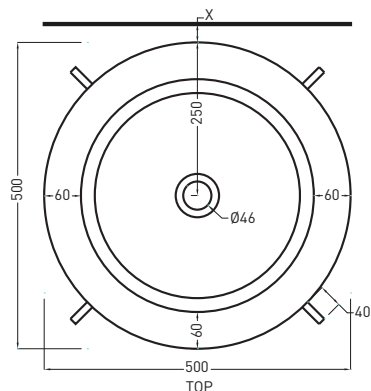

Lavabo in ceramica; Piano in ceramica o marmo; Struttura in acciaio verniciato
Wasbasin made of ceramic; Bottom shelf made of ceramic or marble; Frame made of painted stainless steel.

Novembre 2016

X. Distanza consigliata da parete dai 30mm ai 50mm
X. Advised distance from the wall from 30mm to 50mm