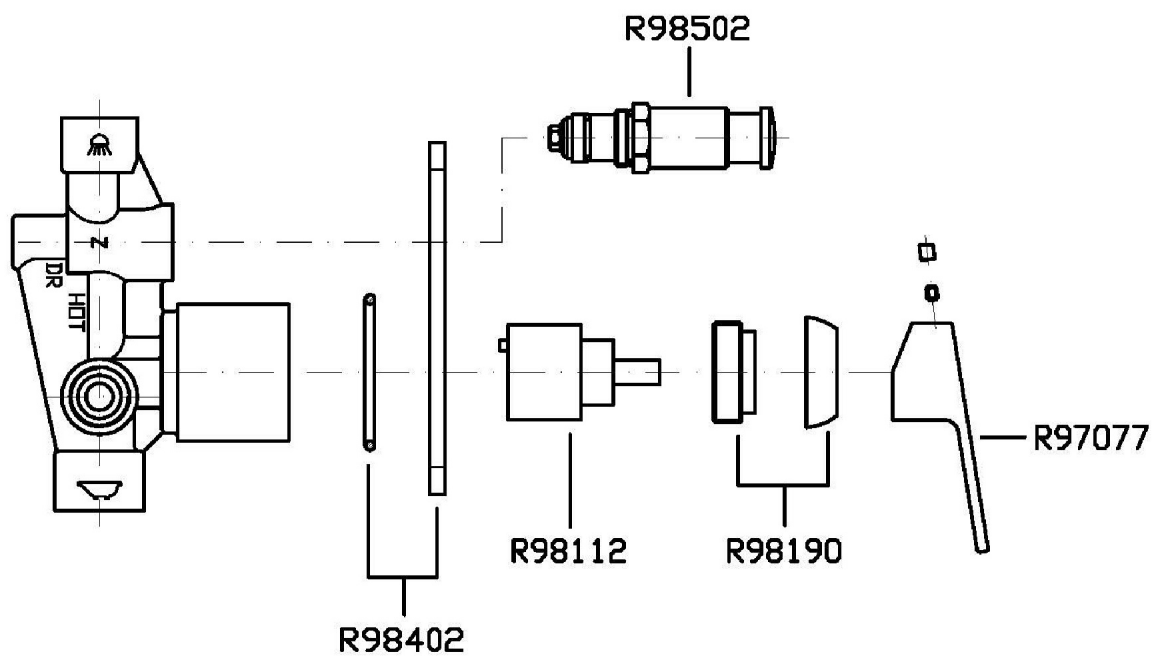

Built-in single lever bath-shower mixer with diverter.

R99684

Parte incasso / Built-in part

Altre Finiture / Other Finishes : C3

Finiture / Finishes

						
Cromo / Chrome	Nickel Spazzolato / Brushed Nickel	Nickel Lucido / Polished Nickel	Gold / Gold	Brushed Gold / Brushed Gold	Metal Black / Metal Black	Brushed Metal Black / Brushed Metal Black
						
Bianco Opaco Goffrato / Embossed Matt White	Nero Opaco Goffrato / Embossed Matt Black					

JINGLE

ZIN121

Disegno Complessivo / Overall Drawing

JINGLE

ZIN121

Esplosi / Exploded

JINGLE

ZIN121 Portate / Flowrates (lt/min)

PRESSIONE PRESSURE	1 BAR	2 BAR	3 BAR	4 BAR	5 BAR
DEVIATORE DIVERTER	12,9	18,6	23	26,5	29,8
P1					
P2					
P3					
P4					
P5					

JINGLE

ZIN121 Pesì e Misure / Weights and Sizes

Peso (Kg) Weight (lb)	0,45 (Kg)	0,99207 (lb)
Volume (dc3) - (in3)	1,21 (dc3)	0,000074 (in3)
h (mm) - (in)	73 (mm)	2,8740173 (in)
L1 (mm) - (in)	127 (mm)	5,0000027 (in)
L2 (mm) - (in)	130 (mm)	5,118113 (in)