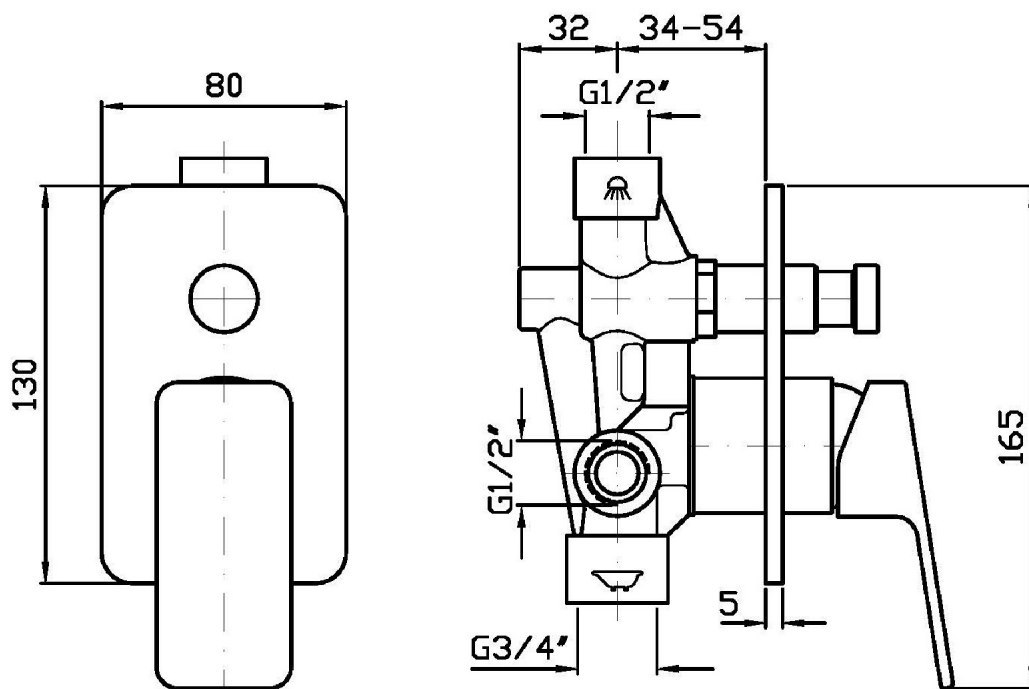

JINGLE

ZIN121

Disegno Complessivo / Overall Drawing