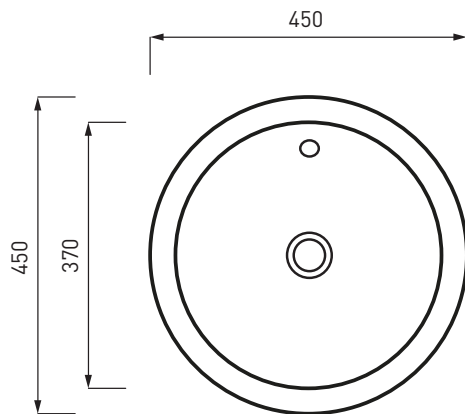

ATTENZIONE:

ATTENTION: