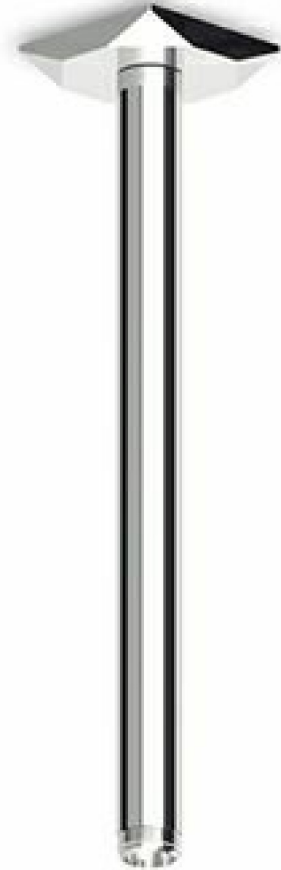

## SHOWER

Z93032

Braccio doccia a soffitto. / Ceiling mounted shower arm.

Braccio doccia a soffitto, lunghezza 300 mm.

Ceiling mounted shower arm, length 300 mm.

### Finiture / Finishes

Cromo / Chrome

Gold / Gold

C40

Brushed Gold / Brushed  
Gold

C41

## SHOWER

Z93032

Disegno Complessivo / Overall Drawing

Marchio / Brand ZUCCHETTI

Classe / Class

ACCESSORI  
DOCCE

## SHOWER

Z93032

Pesi e Misure / Weights and Sizes

Peso ( Kg ) Weight ( lb )	0,56 ( Kg )	1,234576 ( lb )
Volume ( dc3 ) - ( in3 )	1,01 ( dc3 )	0,000062 ( in3 )
h ( mm ) - ( in )	70 ( mm )	2,755907 ( in )
L1 ( mm ) - ( in )	70 ( mm )	2,755907 ( in )
L2 ( mm ) - ( in )	205 ( mm )	8,0708705 ( in )