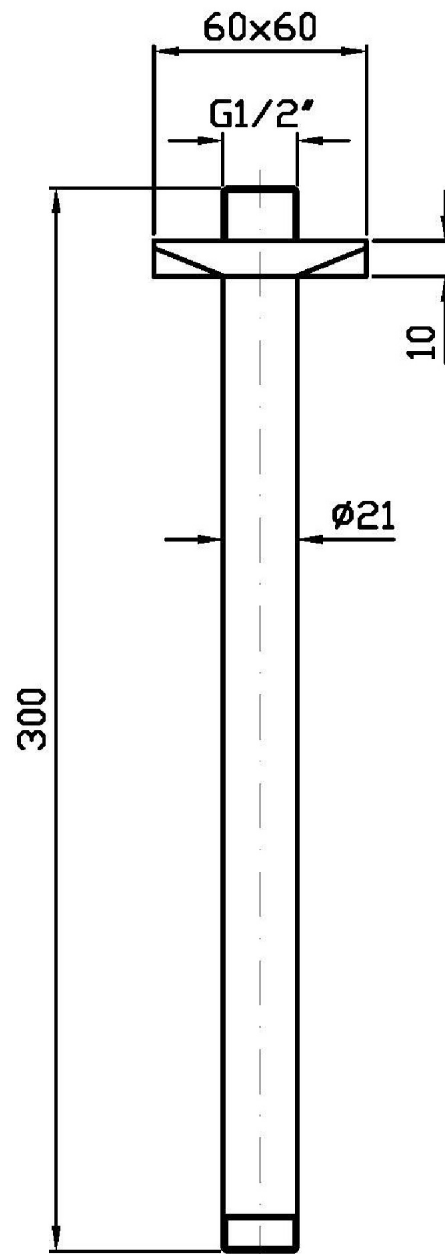

## SHOWER

Z93032

Braccio doccia a soffitto. / Ceiling mounted shower arm.

Braccio doccia a soffitto, lunghezza 300 mm.

Ceiling mounted shower arm, length 300 mm.

## SHOWER

Z93032

Disegno Complessivo / Overall Drawing

Marchio / Brand ZUCCHETTI

Classe / Class

ACCESSORI  
DOCCE

## SHOWER

Z93032

Pesi e Misure / Weights and Sizes

Peso ( Kg ) Weight ( lb )	0,56 ( Kg )	1,234576 ( lb )
Volume ( dc3 ) - ( in3 )	1,01 ( dc3 )	0,000062 ( in3 )
h ( mm ) - ( in )	70 ( mm )	2,755907 ( in )
L1 ( mm ) - ( in )	70 ( mm )	2,755907 ( in )
L2 ( mm ) - ( in )	205 ( mm )	8,0708705 ( in )