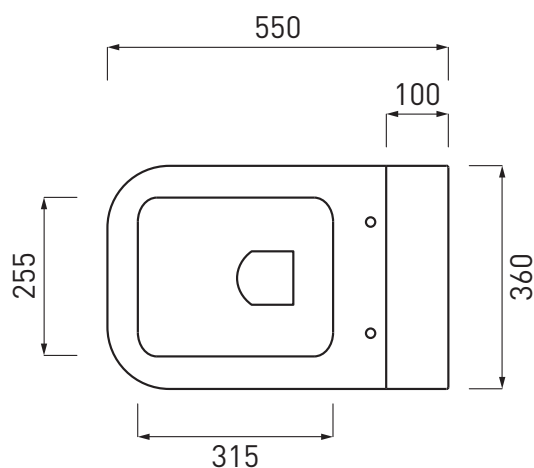

ATTENZIONE/ATTENTION:

Le superfici, pesi e misure riportate possono presentare leggere differenze rispetto ai pezzi reali, in considerazione e accordo delle caratteristiche di tolleranza intrinseche del materiale ceramico e del suo processo produttivo. L'azienda si riserva di cambiare schede tecniche e caratteristiche di funzionamento degli articoli in ogni momento e senza necessità di preavviso.

ATTENZIONE/ATTENTION: