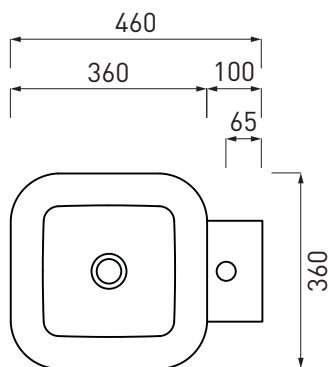

ATTENZIONE:
Le superfici, pesi e misure riportate possono presentare leggere differenze rispetto ai pezzi reali, in considerazione e accordo delle caratteristiche di tolleranza intrinseche del materiale ceramico e del suo processo produttivo. L'azienda si riserva di cambiare schede tecniche e caratteristiche di funzionamento degli articoli in ogni momento e senza necessità di preavviso.

ATTENTION:
Surfaces, weights and dimensions can show some little differences compared to the real item, following typical intrinsic characteristics of ceramics material and production. The company reserves the right to change any technical specifications/dimension and/or operating characteristics of the products at any time and without giving notice.