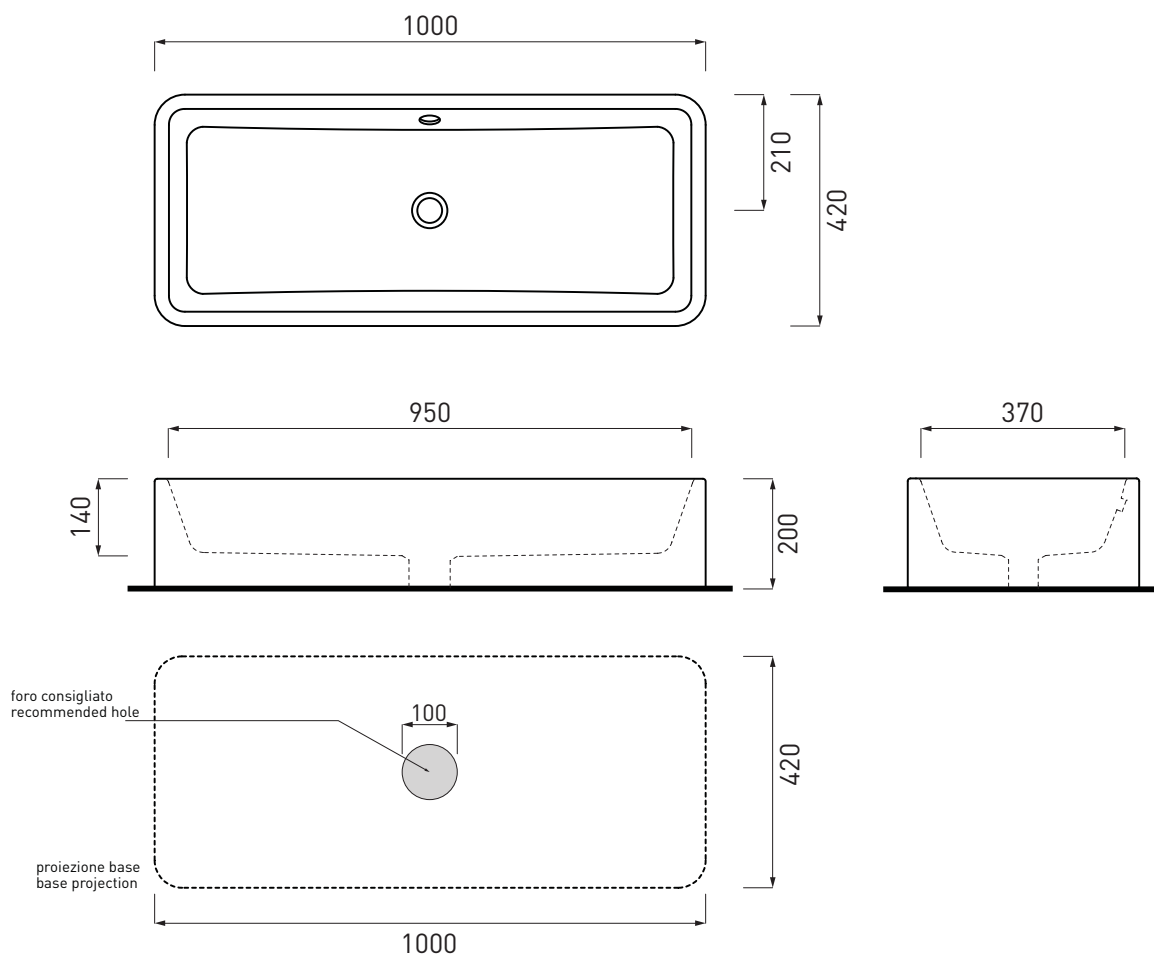

ATTENZIONE:
Le superfici, pesi e misure riportate possono presentare leggere differenze rispetto ai pezzi reali, in considerazione e accordo delle caratteristiche di tolleranza intrinseche del materiale ceramico e del suo processo produttivo. L'azienda si riserva di cambiare schede tecniche e caratteristiche di funzionamento degli articoli in ogni momento e senza necessità di preavviso.

ATTENTION:
Surfaces, weights and dimensions can show some little differences compared to the real item, following typical intrinsic characteristics of ceramics material and production. The company reserves the right to change any technical specifications/ dimension and/or operating characteristics of the products at any time and without giving notice.