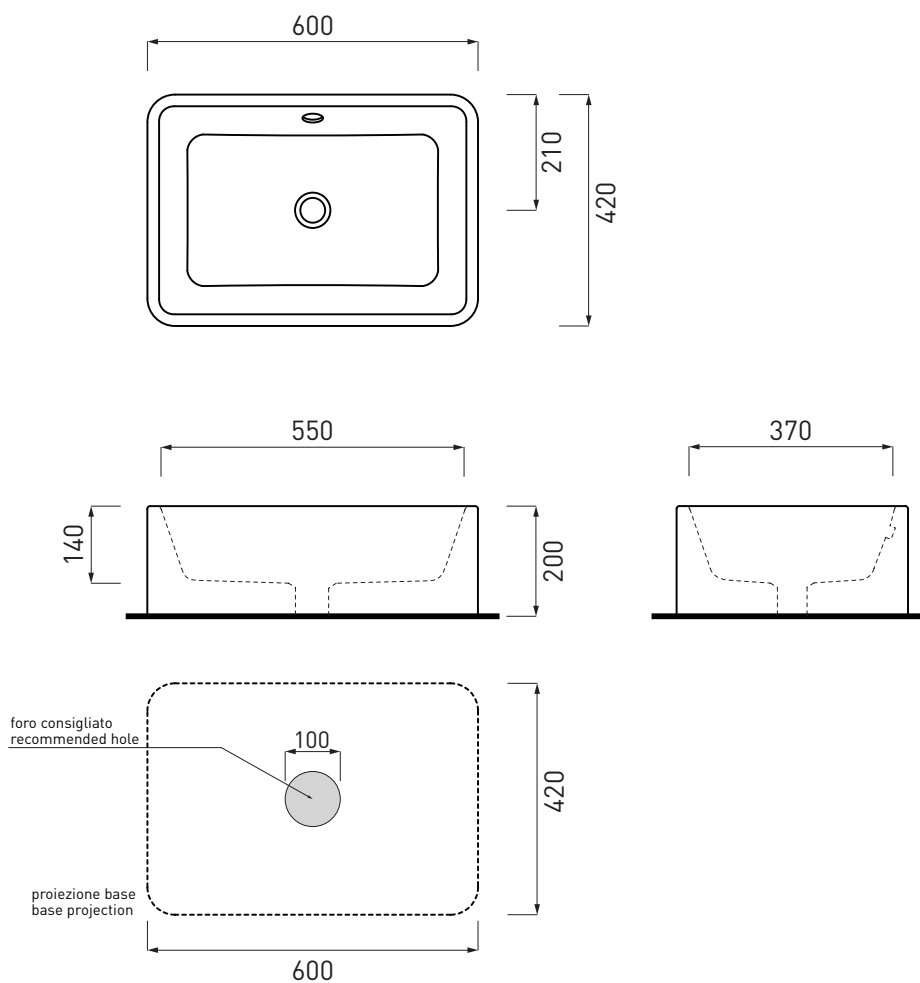

ATTENZIONE:
Le superfici, pesi e misure riportate possono presentare leggere differenze rispetto ai pezzi reali, in considerazione e accordo delle caratteristiche di tolleranza intrinseche del materiale ceramico e del suo processo produttivo. L'azienda si riserva di cambiare schede tecniche e caratteristiche di funzionamento degli articoli in ogni momento e senza necessità di preavviso.

ATTENTION:
Surfaces, weights and dimensions can show some little differences compared to the real item, following typical intrinsic characteristics of ceramics material and production. The company reserves the right to change any technical specifications/dimension and/or operating characteristics of the products at any time and without giving notice.