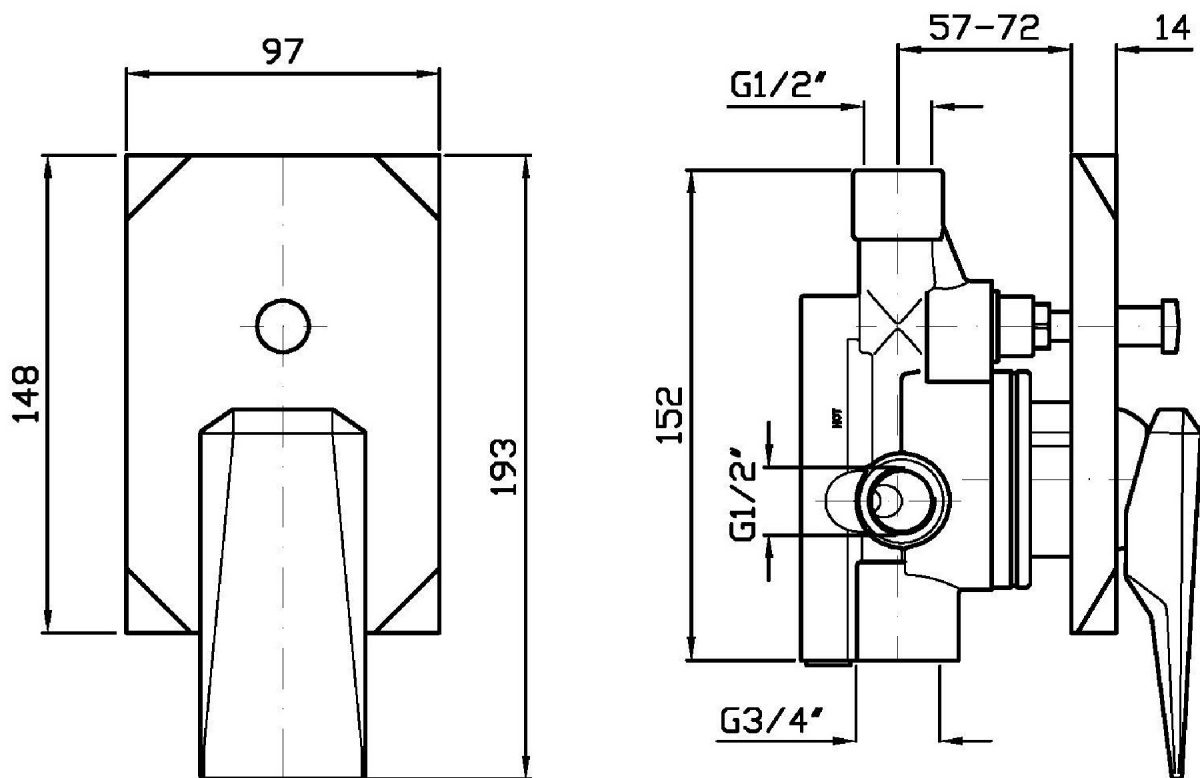

WOSH

ZW1625

Disegno Complessivo / Overall Drawing