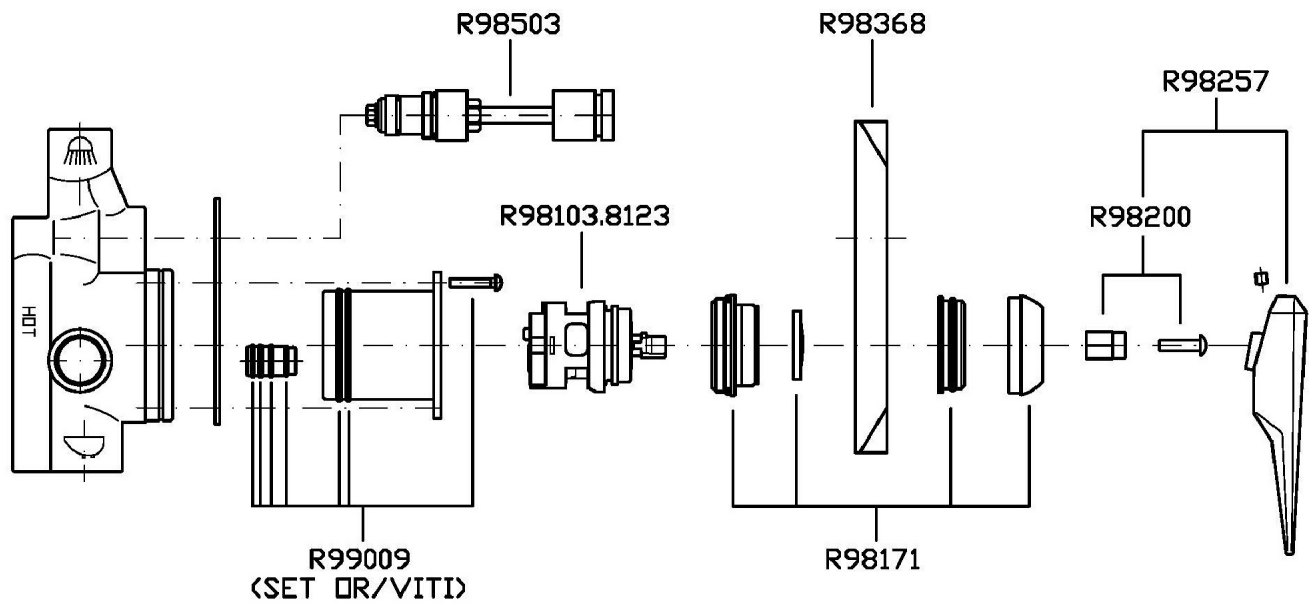

Built-in single lever bath-shower mixer with diverter.

R99614

Parte incasso / Built-in part

Finiture / Finishes

Cromo / Chrome

Gold / Gold

C40

Brushed Gold / Brushed Gold

C41

WOSH

ZW1625

Disegno Complessivo / Overall Drawing

WOSH

ZW1625

Esplosi / Exploded

Marchio / Brand ZUCCHETTI

Peso (Kg) Weight (lb)	2,4 (Kg)	5,29104 (lb)
Volume (dc3) - (in3)	7,09 (dc3)	0,000433 (in3)
h (mm) - (in)	105 (mm)	4,1338605 (in)
L1 (mm) - (in)	250 (mm)	9,842525 (in)
L2 (mm) - (in)	270 (mm)	10,629927 (in)