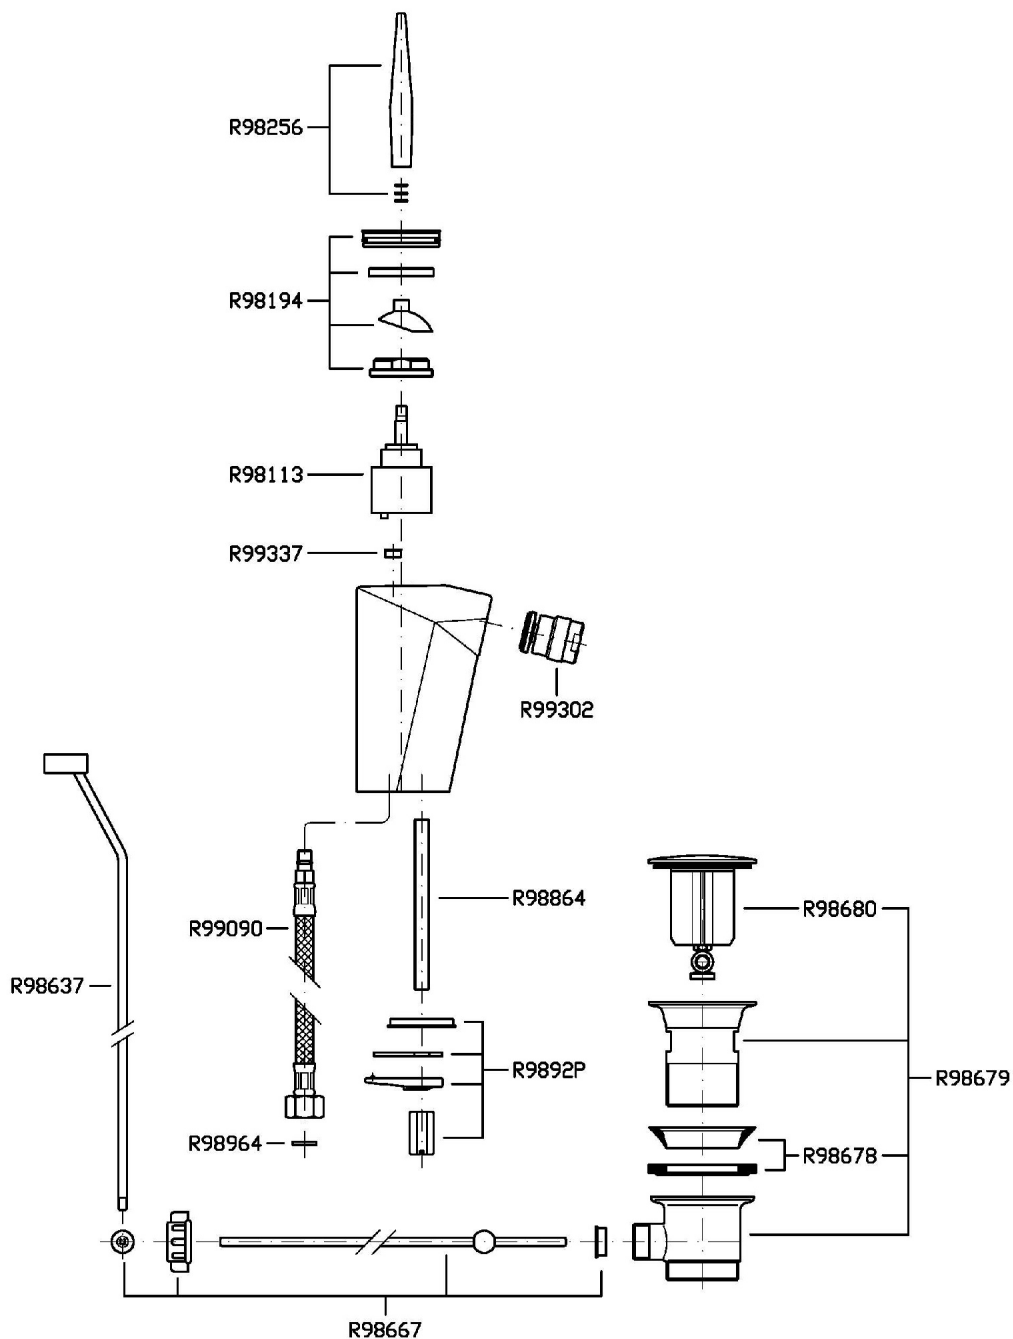

WOSH

ZW1344

Esplosi / Exploded