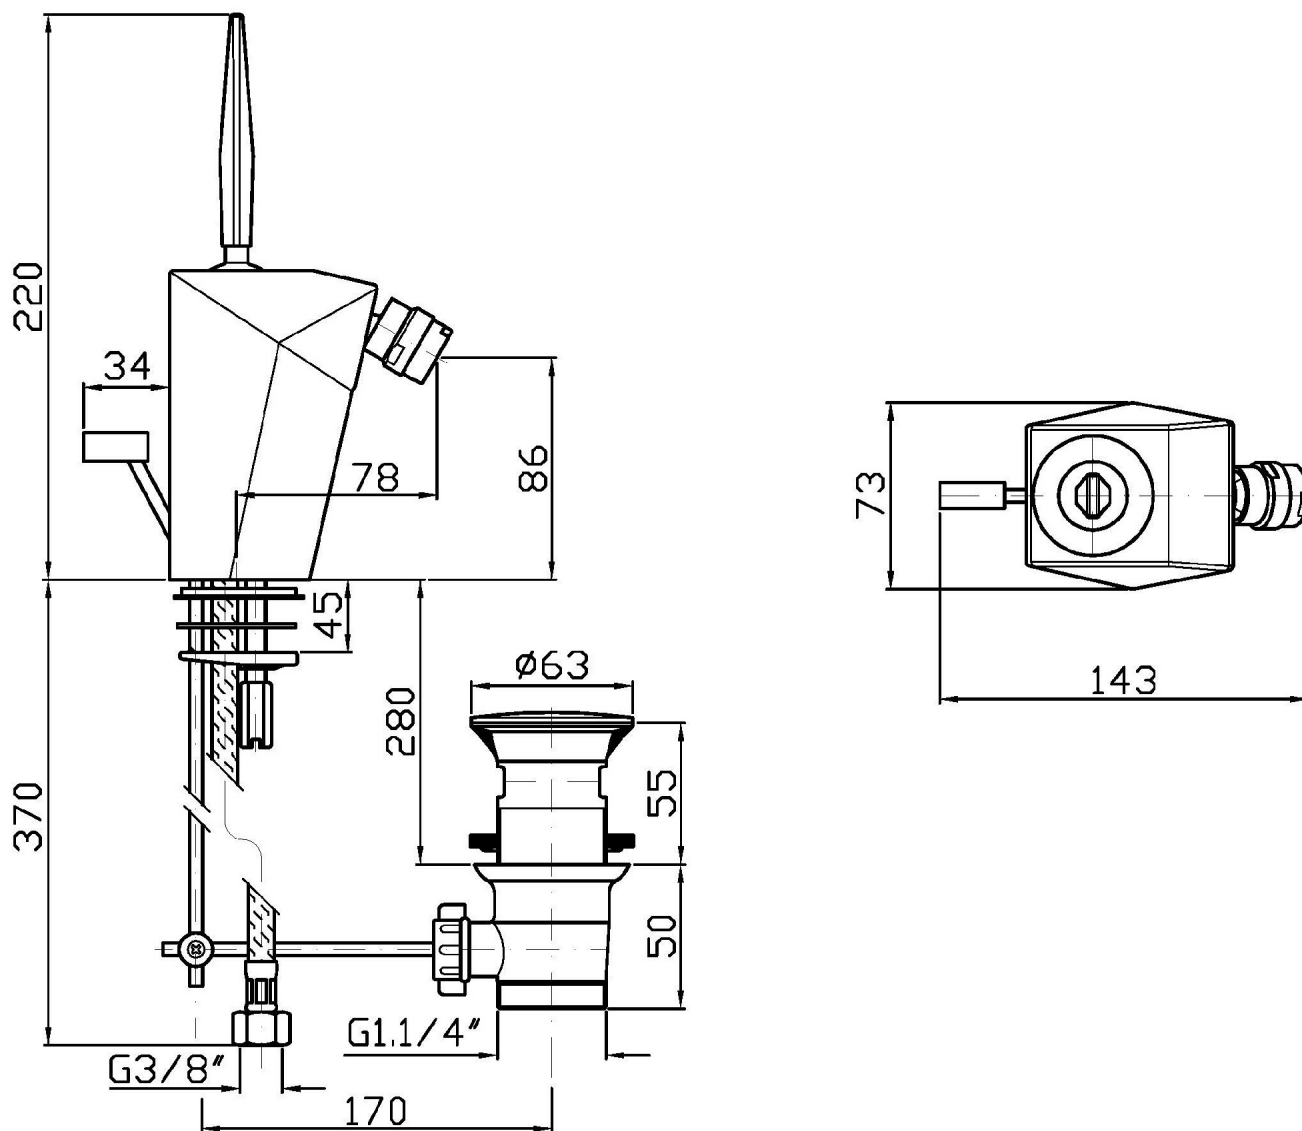

## WOSH

ZW1344

Disegno Complessivo / Overall Drawing

## WOSH

ZW1344

Pesi e Misure / Weights and Sizes

Peso ( Kg ) Weight ( lb )	3,91 ( Kg )	8,619986 ( lb )
Volume ( dc3 ) - ( in3 )	7,43 ( dc3 )	0,000453 ( in3 )
h ( mm ) - ( in )	90 ( mm )	3,543309 ( in )
L1 ( mm ) - ( in )	250 ( mm )	9,842525 ( in )
L2 ( mm ) - ( in )	330 ( mm )	12,992133 ( in )