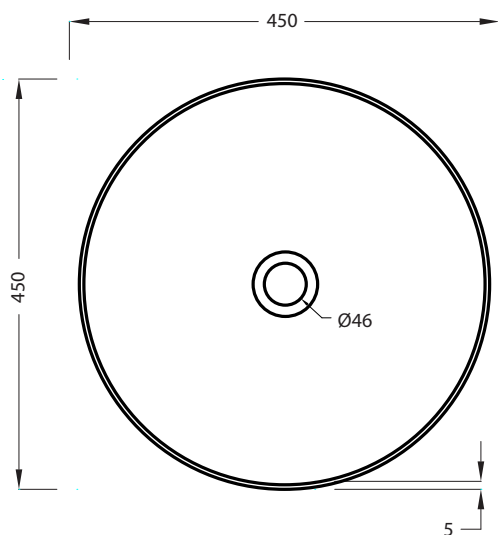

Le Bacinelle - art. BAERA

bacinella da appoggio Era
Era on-top washbasin

cielo

PESO NETTO/NET WEIGHT: 13,00 Kg

PCS PALLET:
PCS PALLET CONTAINER:

ACCESSORI/ACCESSORIES:

PIL01 - Piletta click clack con/senza troppo pieno con coperchio in ceramica / Push open ceramic waste for washbasins with/without overflow

FINITURE

FINISHES

○ Bianco/white - glossy

Le Terre di Cielo

○ Talco	○ Arenaria
○ Pomice	○ Avena
○ Brina	○ Lino
○ Basalto	○ Agave
○ Lavagna	○ Muschio
○ Cemento	○ Polvere
○ Fango	○ Cipria
○ Cacao	○ Canapa

NOTE/NOTES

Novembre 2017

TOP

FRONT/SIDE

ATTENZIONE:
Le superfici, pesi e misure riportate possono presentare leggere differenze rispetto ai pezzi reali, in considerazione e accordo delle caratteristiche di tolleranza intrinseche del materiale ceramico e del suo processo produttivo. L'azienda si riserva di cambiare schede tecniche e caratteristiche di funzionamento degli articoli in ogni momento e senza necessità di preavviso.

ATTENTION:
Surfaces, weights and dimensions can show some little differences compared to the real item, following typical intrinsic characteristics of ceramics material and production. The company reserves the right to change any technical specifications/dimension and/or operating characteristics of the products at any time and without giving notice.